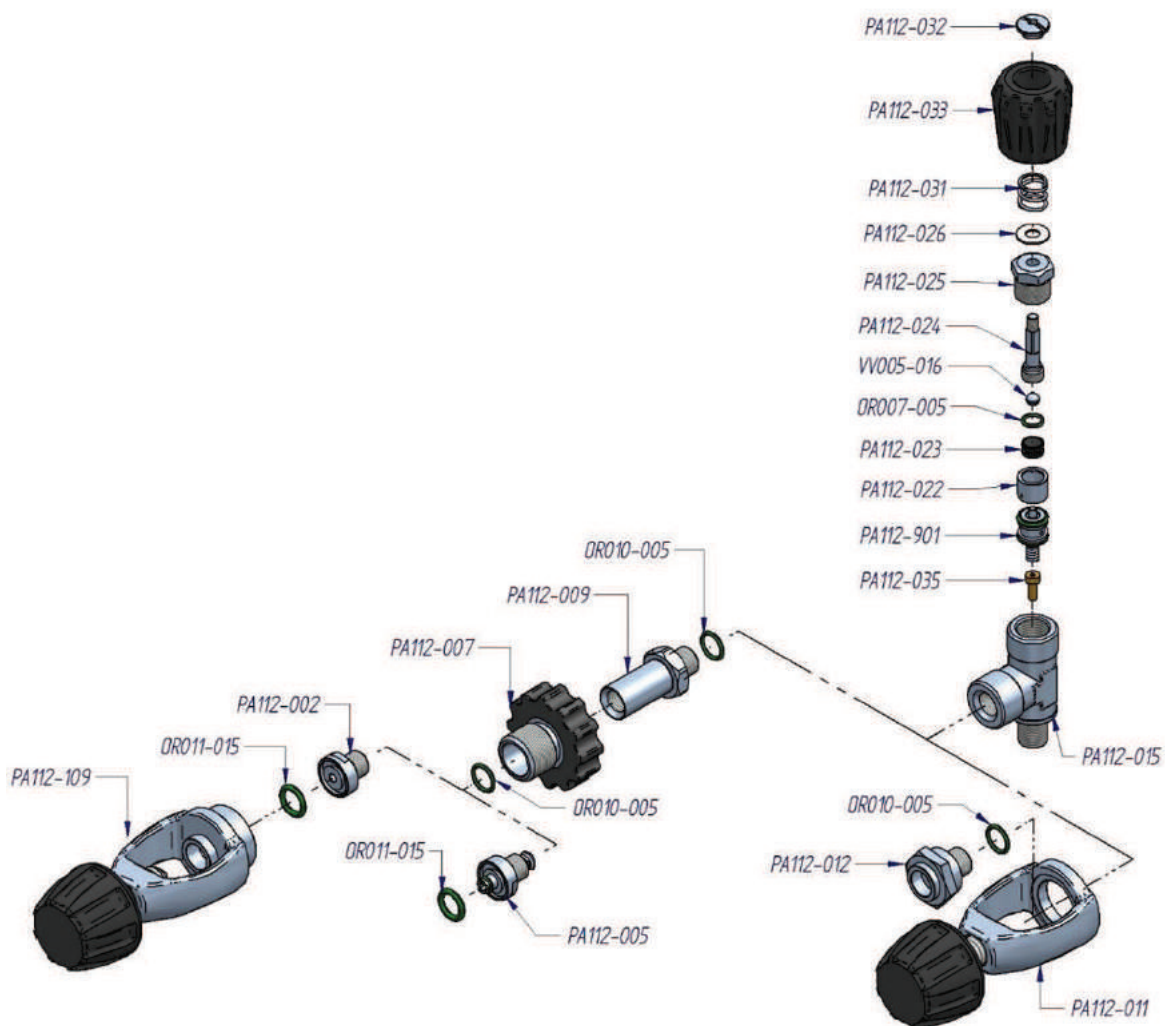

CODE	DESCRIPTION	CODE	DESCRIPTION	CODE	DESCRIPTION
OR007-005	O-ring	PA112-012	Bracket blocks INT-CGA	PA112-032	Nut
OR010-005	O-ring	PA112-015	Body valve	PA112-033	Rubber knob black 200 bar
OR011-015	O-ring	PA112-022	Cylindrical guide	PA112-035	Filter
PA112-002	Fitting connection 200 BAR	PA112-023	Piston valve insert	PA112-109	International connection INT-CGA
PA112-005	Fitting connection 200 BAR flow stop	PA112-024	Valve shaft	PA112-901	Kit pressure valve
PA112-007	Knob DIN 200 black	PA112-025	Closure nut	VV005-015	Sphere
PA112-009	Knob guide DIN 200	PA112-026	Washer		
PA112-011	International connection INT-CGA	PA112-031	Spring