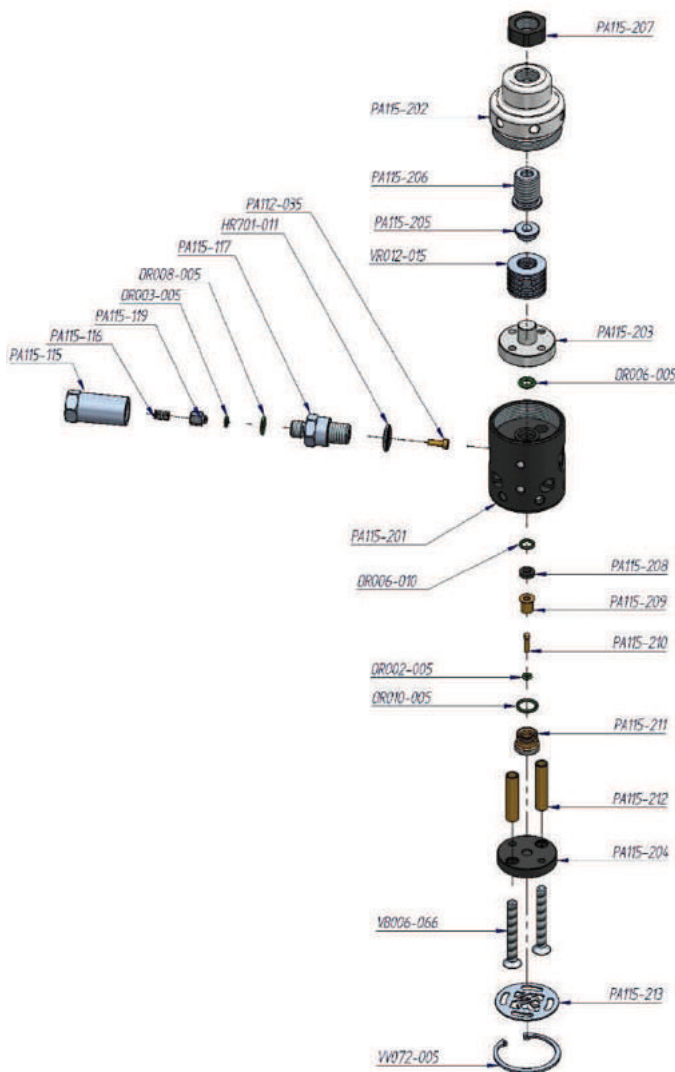

CODE	DESCRIPTION	CODE	DESCRIPTION	CODE	DESCRIPTION
HR701-011	Washer	PA115-119	Piston no return valve	PA115-211	Flange
OR002-005	O-ring	PA115-201	Body	PA115-212	Cylinder
OR003-005	O-ring	PA115-202	Flange	PA115-213	Flange
OR006-005	O-ring	PA115-203	Flange	VB006-066	Screw
OR006-010	O-ring	PA115-204	Flange	VR012-015	Washer
OR008-005	O-ring	PA115-205	Spring support	VV072-005	Safety ring
OR010-005	O-ring	PA115-206	Screw		
PA112-035	Filter	PA115-207	Nut		
PA115-115	Body no return Valve	PA115-208	Washer		
PA115-116	Spring no return valve	PA115-209	Cylinder		
PA115-117	Body no return valve	PA115-210	Piston