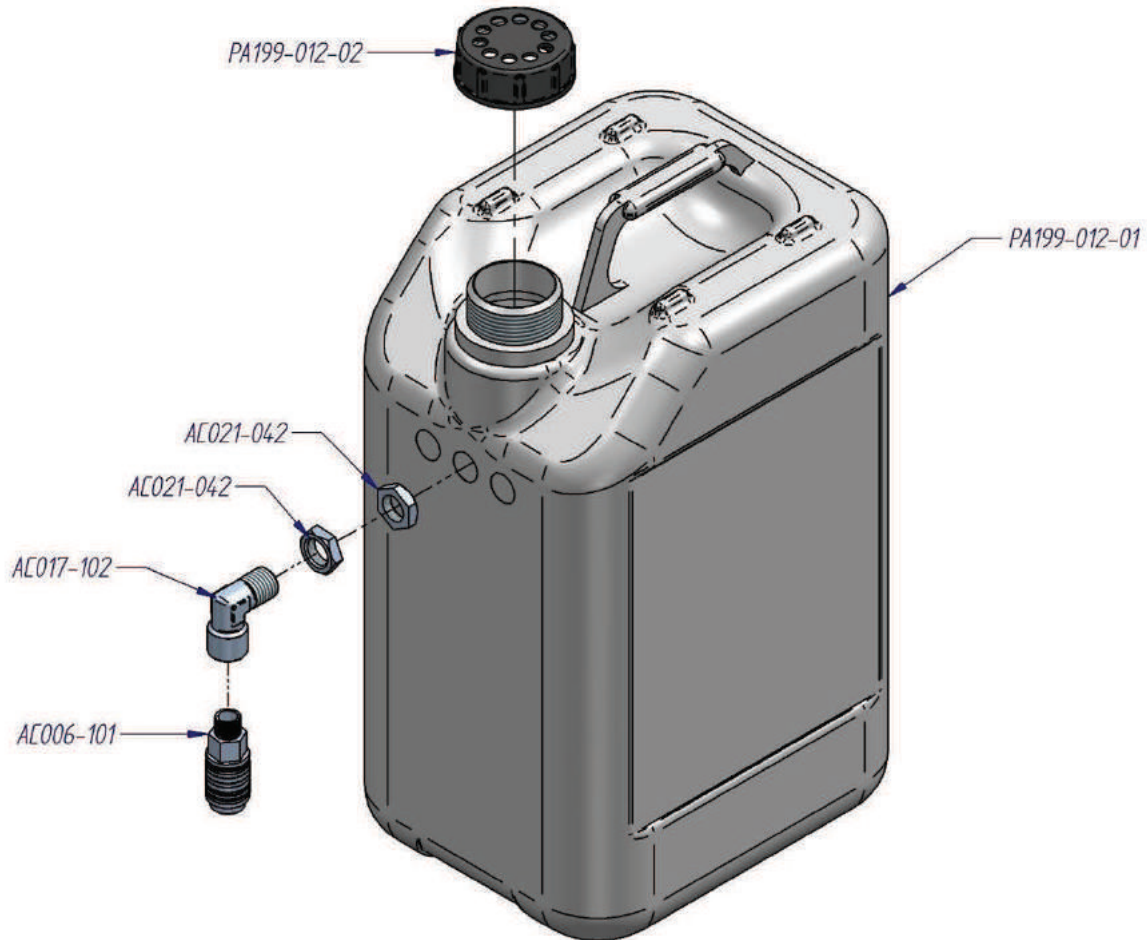

CODE	DESCRIPTION	CODE	DESCRIPTION	CODE	DESCRIPTION
AC006-101	Universal Coupler	AC021-042	Nut	PA199-012-02	Cover
AC017-102	Pipe fitting "L"	PA199-012-01	Tank