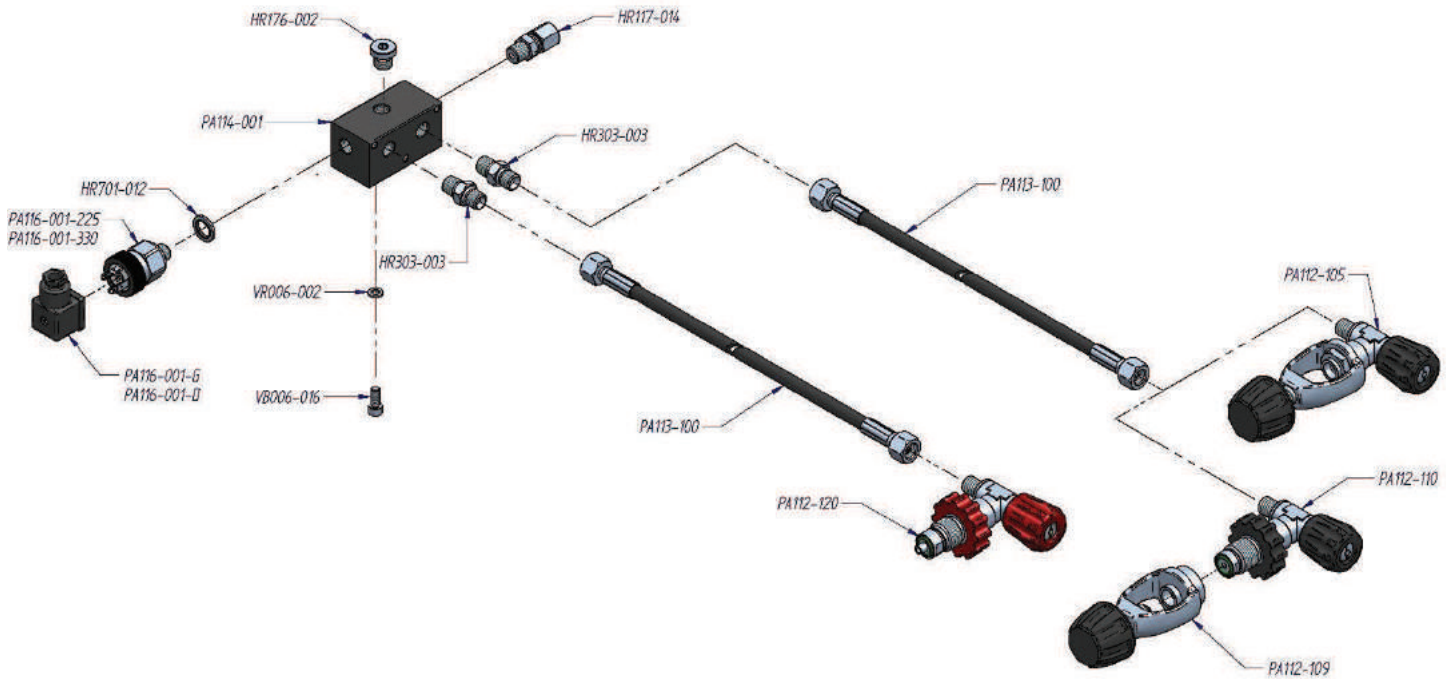

CODE	DESCRIPTION	CODE	DESCRIPTION	CODE	DESCRIPTION
HR117-014	Pipe fitting	PA112-105	Fitting valve INT 200	PA116-001-225	Pressure swich 225 bar
HR176-002	Clousing plug	PA112-110	Fitting valve DIN 200	PA116-001-330	Pressure swich 225 bar
HR303-003	Connection	PA112-120	Fitting valve DIN 300	PA116-001-D	Connector with cable for Diesel
HR701-012	Washer	PA113-100	Fitting hose	PA116-001-G	Connector with cable for Gasoline
PA112-109	Adapter DIN 200 / INT-CGA 200 Bar - YOKE	PA114-001	Distridutor 2 exit	VB006-016	Screw