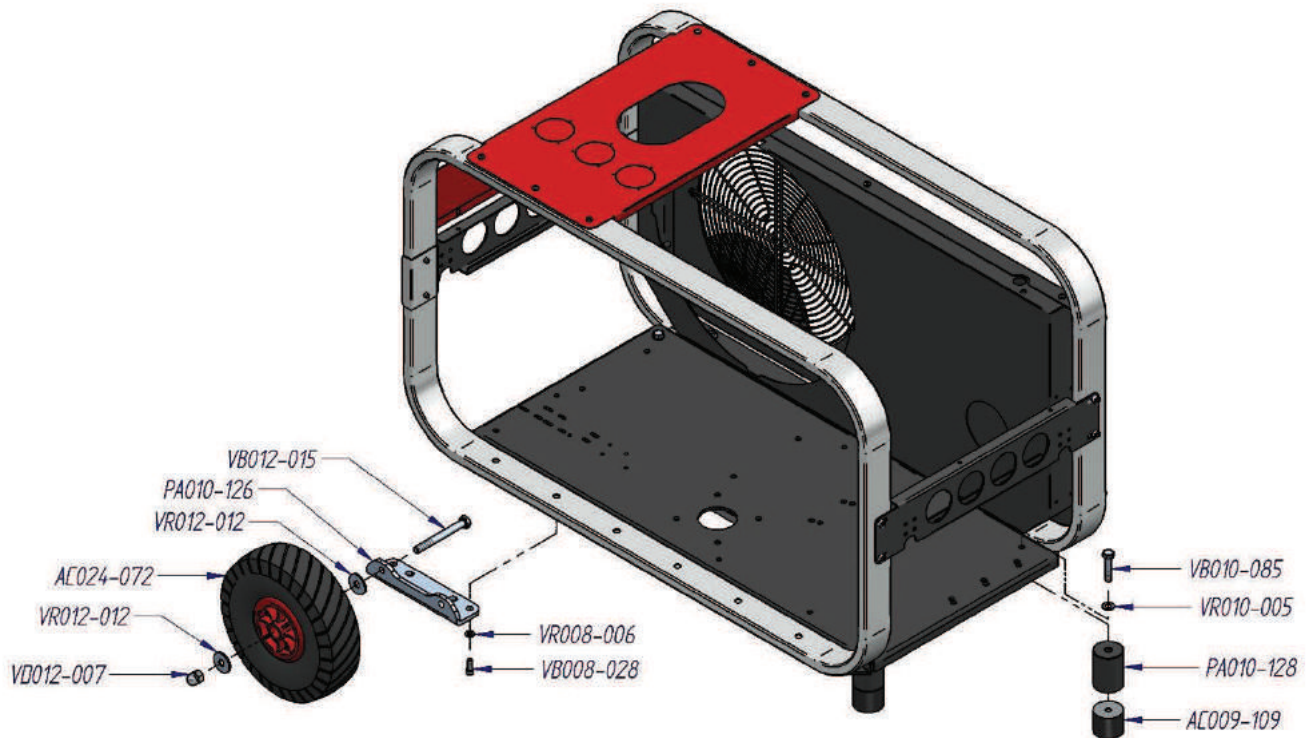

CODE	DESCRIPTION	CODE	DESCRIPTION	CODE	DESCRIPTION
AC009-109	Plug with thread	VB008-028	Screw	VR008-006	Washer
AC024-072	Wheel	VB010-085	Screw	VR010-005	Washer
PA010-126	Support	VB012-015	Screw	VR012-012	Washer
PA010-128	Washer	VD012-007	Nut