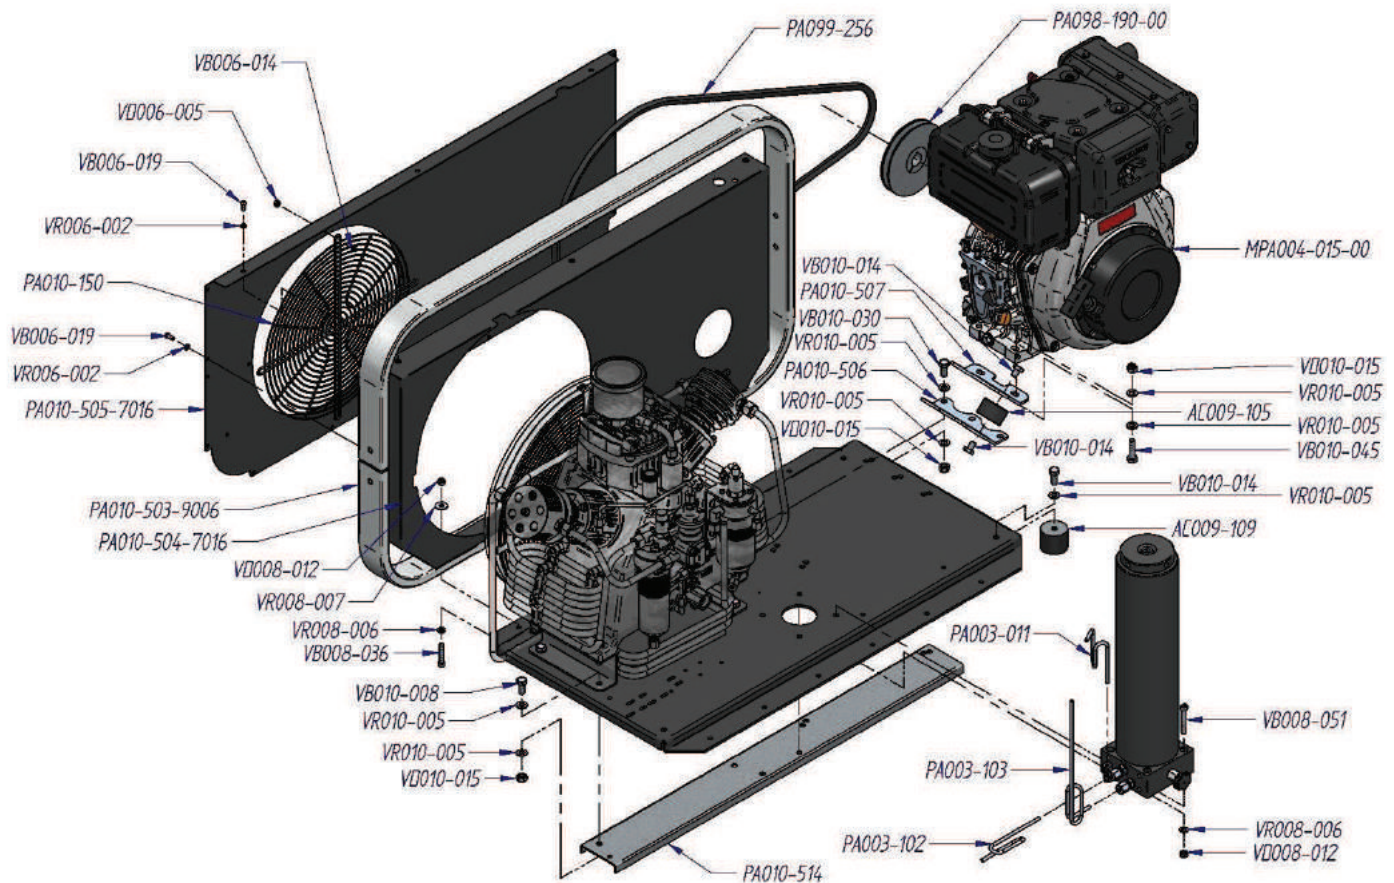

CODE	DESCRIPTION	CODE	DESCRIPTION	CODE	DESCRIPTION
AC009-105	Antivibration	PA010-506	Support	VB010-014	Screw
AC009-109	Plug whit thread	PA010-507	Support	VB010-030	Screw
MPA004-015-00	Engine diesel	PA010-514	Frame	VD006-005	Nut
PA003-011	Tube	PA098-190-00	Pulley	VD008-012	Nut
PA003-102	Tube	PA099-256	Belt	VD010-015	Nut
PA003-103	Tube	VB006-014	Screw	VR006-002	Washer
PA010-150	Metal protection	VB006-019	Screw	VR008-006	Washer
PA010-503-9006	Frame	VB008-036	Screw	VR008-007	Washer
PA010-504-7016	Metal Cover fan	VB008-051	Screw	VR010-005	Washer
PA010-505-7016	Metal Cover fan	VB010-008	Screw