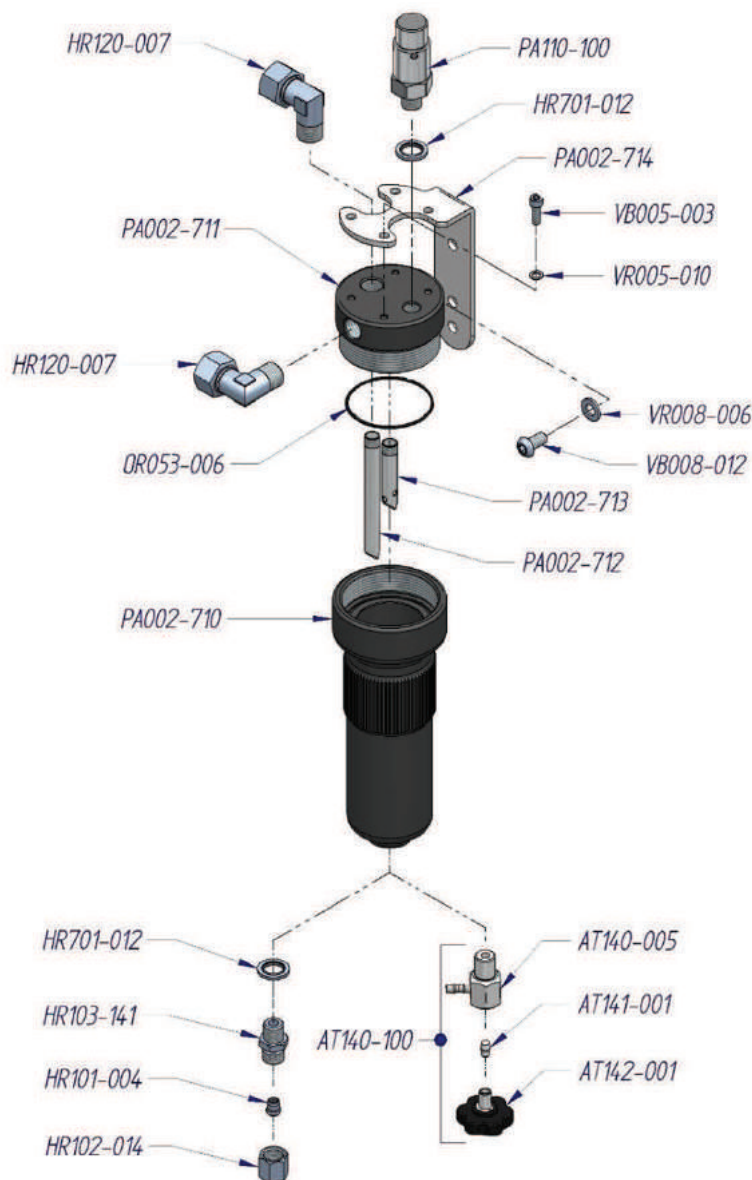

CODE	DESCRIPTION	CODE	DESCRIPTION	CODE	DESCRIPTION
AT140-005	Body drain valve complete	HR120-007	Pipe fitting "L"	PA002-714	Support filter separator
AT140-100	Condensate drain valve complete	HR701-012	Washer gasket	PA110-100	Safety valve
AT141-001	Rilsan nut	OR053-006	O-ring	VB004-021	Screw
AT142-001	Black screw of discharge	PA002-710	Body filter separator	VB008-012	Screw
HR101-004	Ogive	PA002-711	Head filter separator	VR004-010	Washer
HR102-014	Nut fitting pipe	PA002-712	Tube separator	VR008-006	Washer
HR103-141	Body pipe fitting	PA002-713	Tube separator