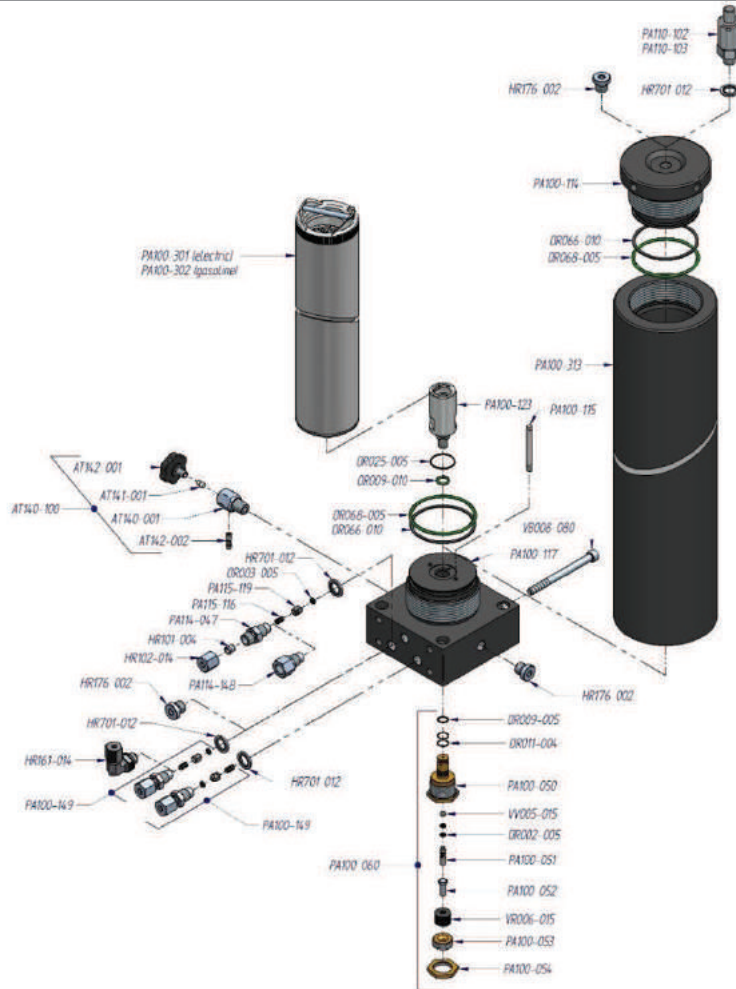

CODE	DESCRIPTION	CODE	DESCRIPTION	CODE	DESCRIPTION
AT140-001	Drain valve housing	OR025-005	O-ring	PA100-123	Extension filter
AT140-100	Condensate drain valve complete	OR066-010	O-ring	PA100-149	Pipe fitting whit not return valve
AT141-001	Rilsan nut	OR068-005	O-ring	PA110-102	Safety valve PN 200 bar
AT142-001	Black screw of discharge	PA100-050	Maintaining valve insert	PA110-103	Safety valve PN 300 bar
AT142-002	Drain out	PA100-051	Piston maintaining valve	PA114-047	Connection
HR101-004	Oqive	PA100-052	Spring guide	PA114-148	Connection
HR102-014	Nut fitting pipe	PA100-053	Closure plug	PA115-116	Spring no return valve
HR161-014	Pipe fitting "L"	PA100-054	Nut	PA115-119	Piston no return valve
HR176-002	Closure plua	PA100-060	Maintaining valve complete	VB008-080	Screw
HR701-012	Washer	PA100-301	Filter cartridge - electric	VR006-015	Washer spring
OR002-005	O-ring	PA100-302	Filter cartridge - gasoline	VV005-015	Sphere
OR003-005	O-ring	PA100-313	Filter housing		
OR009-005	O-ring	PA100-114	Head filter housing		
OR009-010	O-ring	PA100-115	Nozzle		
OR011-004	O-ring	PA100-117	Base filter