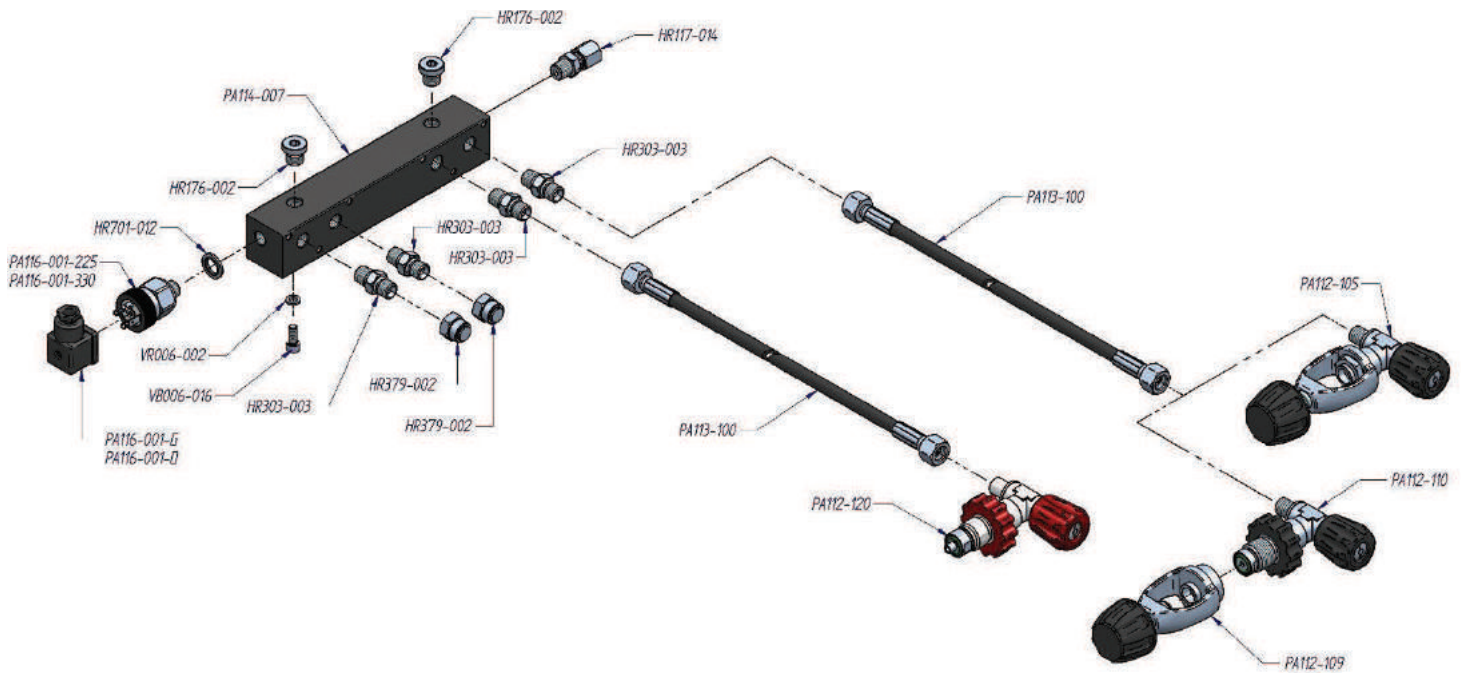

CODE	DESCRIPTION	CODE	DESCRIPTION	CODE	DESCRIPTION
HR117-014	Pipe fitting	PA112-105	Fitting valve INT 200	PA116-001-330	Pressure swich 225 bar
HR176-002	Closing plug	PA112-110	Fitting valve DIN 200	PA116-001-D	Connector with cable for Gasoline
HR303-003	Connection	PA112-120	Fitting valve DIN 300	PA116-001-G	Connector with cable for Diesel
HR379-002	Closing plug	PA113-100	Fitting hose	VB006-016	Screw
HR701-012	Washer	PA114-007	Distridutor 4 exit		
PA112-109	Adapter DIN 200 / INT-CGA 200 Bar - YOKE	PA116-001-225	Pressure swich 225 bar