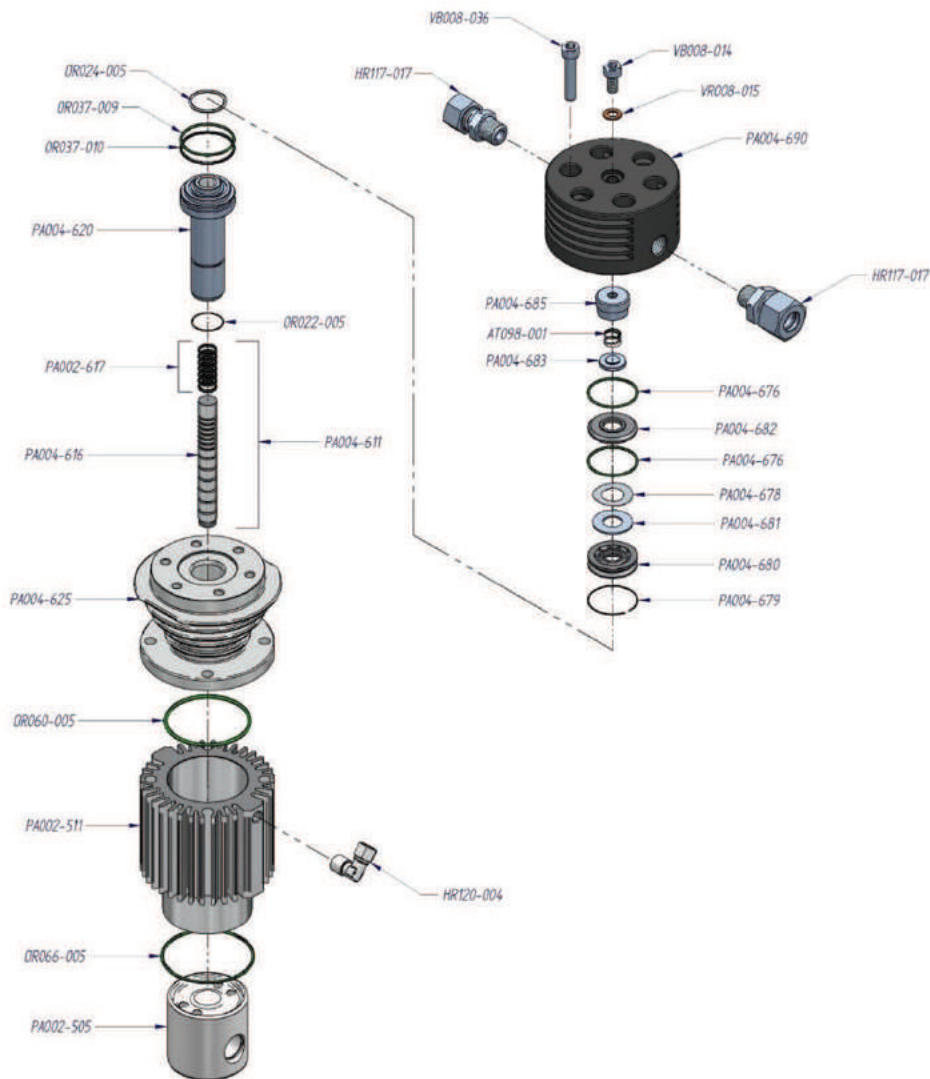

CODE	DESCRIPTION	CODE	DESCRIPTION	CODE	DESCRIPTION
AT098-001	Spring	PA004-611	Complete piston with rings	PA004-683	Valve top
HR117-017	Pipe fitting direct	PA004-616	Piston	PA004-685	Suction valve
HR120-004	Pipe fitting "L"	PA002-617	Set piston rings	PA004-690	Valve head
OR037-009	O-ring	PA004-620	Cylinder's pipe	VB008-014	Screw
OR037-010	O-ring	PA004-625	Cylinder	VB008-036	Screw
OR022-005	O-ring	PA004-680	Coupling pressure valve	VR008-015	Washer
OR024-005	O-ring	PA004-681	Pressure valve		
OR060-005	O-ring	PA004-682	Top valve		
OR066-005	O-ring	PA004-676	Special O-Ring		
PA002-505	Piston guide	PA004-678	Special spring		
PA002-511	Cylinder	PA004-679	Setqer valve