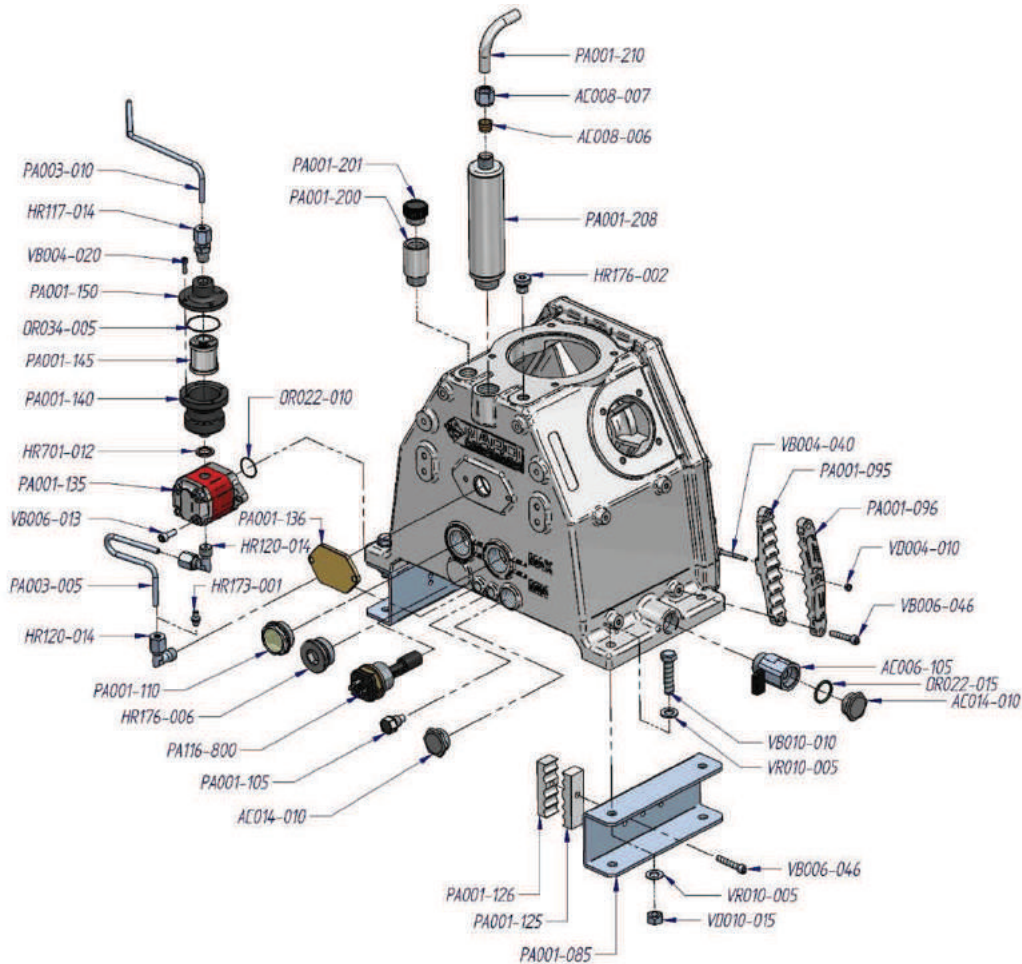

CODE	DESCRIPTION	CODE	DESCRIPTION	CODE	DESCRIPTION
PA001-006	Shaft	PA001-025	Roller bearing	VD008-010	Nut
PA001-011	Counterbalance	PA001-030	Roller bearing	VR030-005	Washer
PA001-015	Connecting rod with oil thrower pin	PA001-035	Roller bearing	VV025-005	Safety ring
PA001-020	Connecting rod	VB008-030	Screw	VV030-005	Safety ring

CODE	DESCRIPTION	CODE	DESCRIPTION	CODE	DESCRIPTION
AC006-105	Ball valve	PA001-096	Support cooling tube	PA003-010	Tube oil pump
AC008-006	Ogive for tube 12mm	PA001-105	Magnetic plug	PA116-800	Oil alert
AC008-007	Nut for tube 12 mm	PA001-110	Visual oil level plug	VB004-020	Screw
AC014-010	Closure plug	PA001-125	Support cooling tube	VB004-046	Screw
HR117-014	Pipe fitting	PA001-126	Support cooling tube	VB006-013	Screw
HR120-014	Pipe fitting "L"	PA001-135	Oil pump	VB006-046	Screw
HR173-001	Closure connection tube	PA001-136	Closure flange	VB010-010	Screw
HR176-002	Closure plug	PA001-140	Oil filter holder chamber	VD004-010	Nut
HR176-006	Closure plug	PA001-145	Oil filter	VD010-015	Nut
HR701-012	Washer gasket	PA001-150	Closure oil filter chamber	VR010-005	Washer
OR022-010	O-ring	PA001-200	Oil fitting pipe		
OR022-015	O-ring	PA001-201	Plug		
OR034-005	O-ring	PA001-208	Oil separator		
PA001-085	Support compressor	PA001-210	Tube		
PA001-095	Support cooling tube	PA003-005	Tube oil pump		

CODE	DESCRIPTION	CODE	DESCRIPTION	CODE	DESCRIPTION
AC008-006	Oqive	PA002-010	Complete piston	PA002-190	Complete intake filter
AC008-007	Nut	PA002-012	Set Piston rings	PA002-191	Intake filter cartridge
AC017-130	Pipe fitting "L"	PA002-013	Piston	VB008-135	Screw
HR125-007	Pipe fitting "T"	PA002-021	Cylinder 1 st stage	VB008-140	Screw
HR173-007	Closure connection	PA002-030	Plate valve 1 st stage	VD008-007	Nut
OR094-005	O-ring	PA002-036	O-ring	VR008-006	Washer
OR100-005	O-ring	PA002-040	Head 1 st stage		
OR101-005	O-ring	PA002-045	Connection		