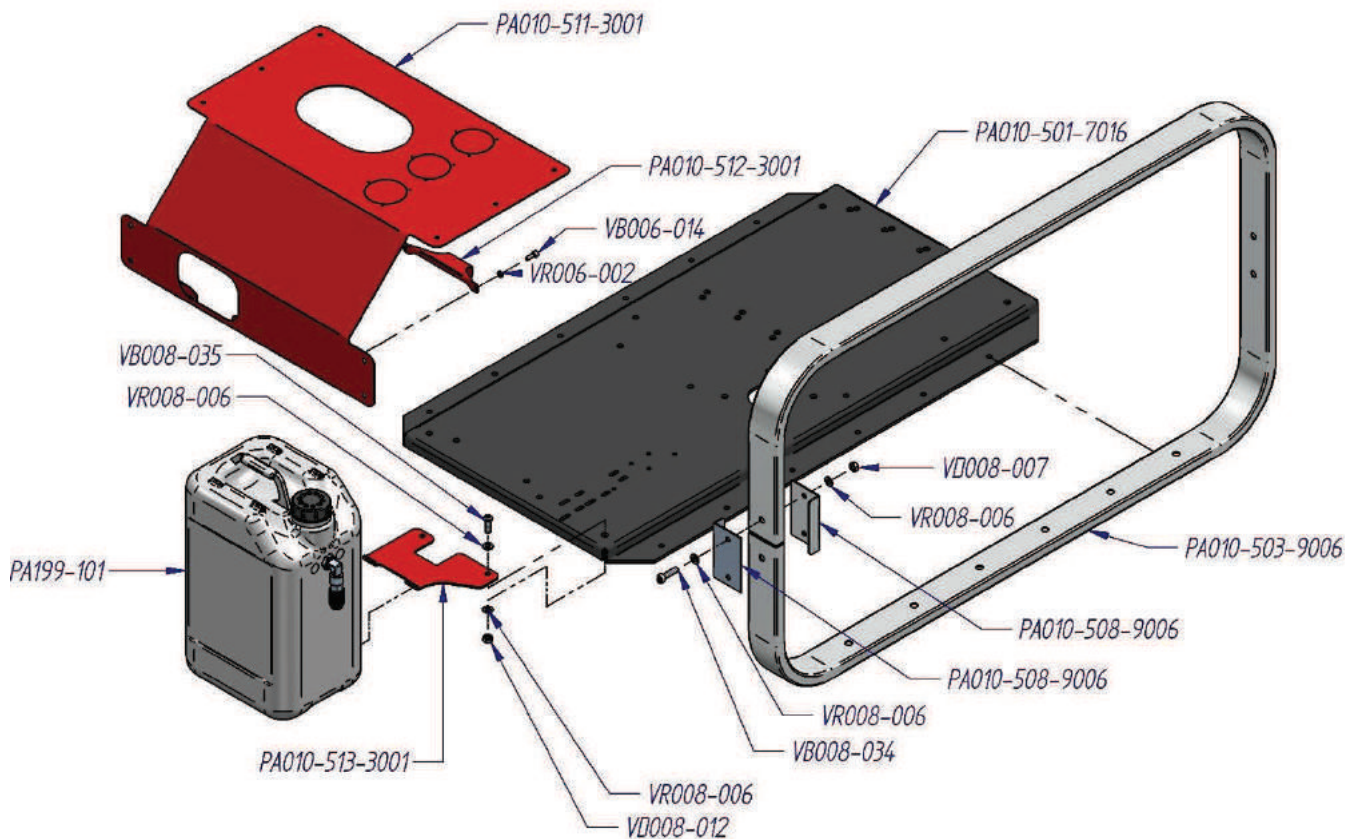

CODE	DESCRIPTION	CODE	DESCRIPTION	CODE	DESCRIPTION
PA010-109-7016	Frame	PA010-513-3001	Frame	VD008-012	Nut
PA010-501-7016	Frame	PA199-101	Eco-friendly – Tank	VR006-002	Washer
PA010-503-9006	Frame	VB006-014	Screw	VR008-006	Washer
PA010-508-9006	Frame	VB008-034	Screw		
PA010-511-3001	Frame	VB008-035	Screw		
PA010-512-3001	Frame	VD008-007	Nut