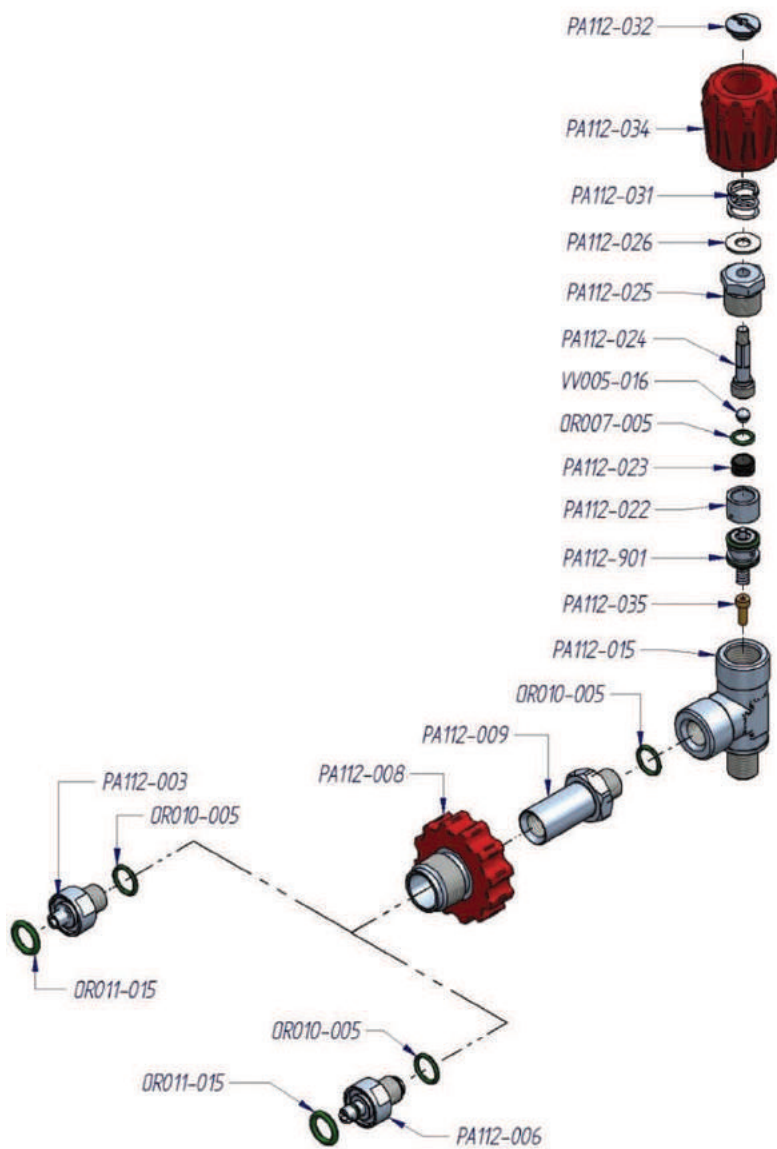

CODE	DESCRIPTION	CODE	DESCRIPTION	CODE	DESCRIPTION
OR007-005	O-ring	PA112-015	Body valve	PA112-032	Nut
OR010-005	O-ring	PA112-022	Cylindrical guide	PA112-034	Rubber knob red 300 bar
OR011-015	O-ring	PA112-023	Piston valve insert	PA112-035	Filter
PA112-003	Fitting connection 300 BAR	PA112-024	Valve shaft	PA112-901	Kit pressure valve
PA112-006	Fitting connection 300 BAR flow stop	PA112-025	Closure nut	VV005-015	Sphere
PA112-008	Knob DIN 300 red	PA112-026	Washer		
PA112-009	Knob guide DIN	PA112-031	Spring