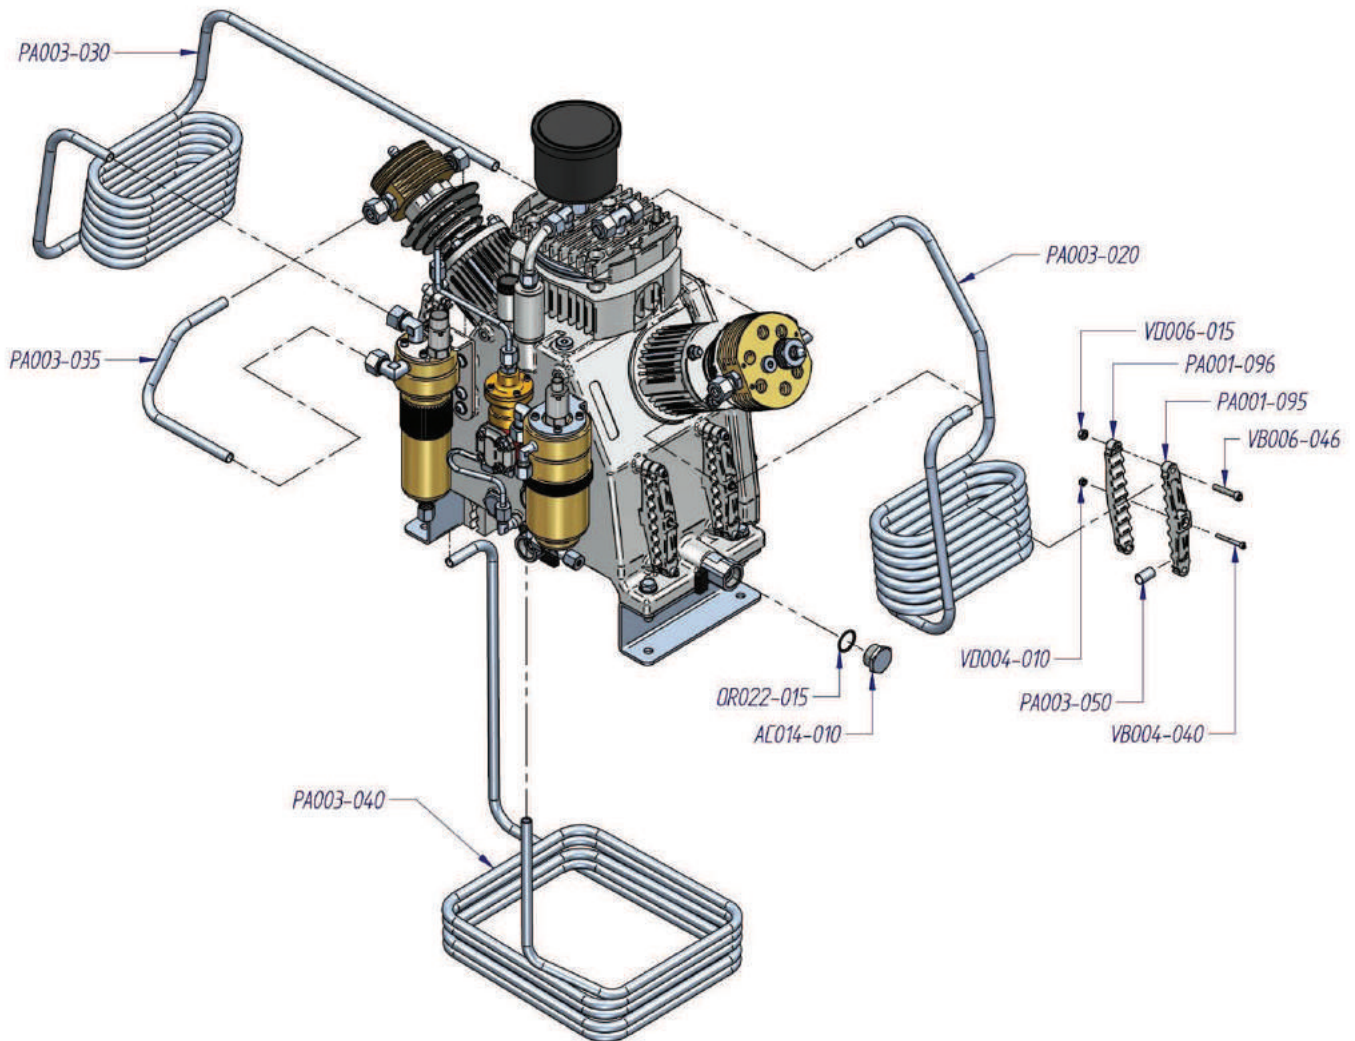

CODE	DESCRIPTION	CODE	DESCRIPTION	CODE	DESCRIPTION
AC014-010	Nut	PA003-030	Inter cooler	VB006-046	Screw
OR022-015	O-ring	PA003-035	Connecting tube	VD004-010	Nut
PA001-095	Fixing for cooler	PA003-040	Inter cooler	VD006-015	Nut
PA001-096	Fixing for cooler	PA003-050	Tube		
PA003-020	Inter cooler	VB004-040	Screw