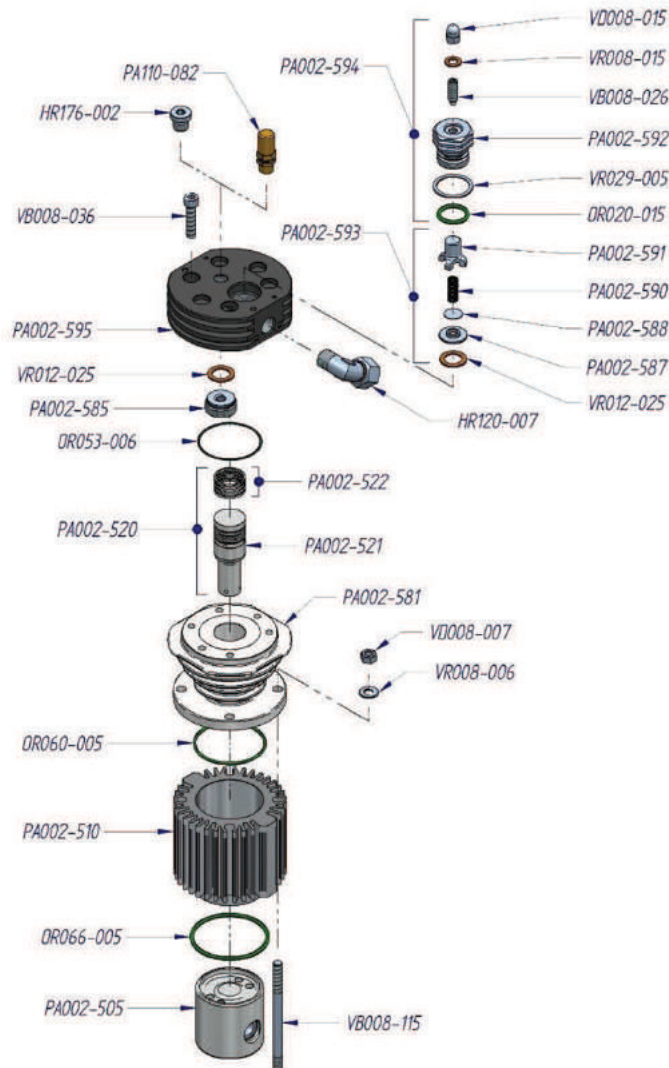

CODE	DESCRIPTION	CODE	DESCRIPTION	CODE	DESCRIPTION
PA001-006	Shaft	PA001-025	Roller bearing	VD008-010	Nut
PA001-011	Counterbalance	PA001-030	Roller bearing	VR030-005	Washer
PA001-015	Connecting rod with oil thrower pin	PA001-035	Roller bearing	VV025-005	Safety ring
PA001-020	Connecting rod	VB008-030	Screw	VV030-005	Safety ring

CODE	DESCRIPTION	CODE	DESCRIPTION	CODE	DESCRIPTION
AC006-105	Ball valve	PA001-096	Support cooling tube	PA003-010	Tube oil pump
AC008-006	Ogive for tube 12mm	PA001-105	Magnetic plug	PA116-800	Oil alert
AC008-007	Nut for tube 12 mm	PA001-110	Visual oil level plug	VB004-020	Screw
AC014-010	Closure plug	PA001-125	Support cooling tube	VB004-046	Screw
HR117-014	Pipe fitting	PA001-126	Support cooling tube	VB006-013	Screw
HR120-014	Pipe fitting "L"	PA001-135	Oil pump	VB006-046	Screw
HR173-001	Closure connection tube	PA001-136	Closure flange	VB010-010	Screw
HR176-002	Closure plug	PA001-140	Oil filter holder chamber	VD004-010	Nut
HR176-006	Closure plug	PA001-145	Oil filter	VD010-015	Nut
HR701-012	Washer gasket	PA001-150	Closure oil filter chamber	VR010-005	Washer
OR022-010	O-ring	PA001-200	Oil fitting pipe		
OR022-015	O-ring	PA001-201	Plug		
OR034-005	O-ring	PA001-208	Oil separator		
PA001-085	Support compressor	PA001-210	Tube		
PA001-095	Support cooling tube	PA003-005	Tube oil pump		

CODE	DESCRIPTION	CODE	DESCRIPTION	CODE	DESCRIPTION
AC008-006	Oqive	PA002-010	Complete piston	PA002-190	Complete intake filter
AC008-007	Nut	PA002-012	Set Piston rings	PA002-191	Intake filter cartridge
AC017-130	Pipe fitting "L"	PA002-013	Piston	VB008-135	Screw
HR125-007	Pipe fitting "T"	PA002-021	Cylinder 1 st stage	VB008-140	Screw
HR173-007	Closure connection	PA002-030	Plate valve 1 st stage	VD008-007	Nut
OR094-005	O-ring	PA002-036	O-ring	VR008-006	Washer
OR100-005	O-ring	PA002-040	Head 1 st stage		
OR101-005	O-ring	PA002-045	Connection		