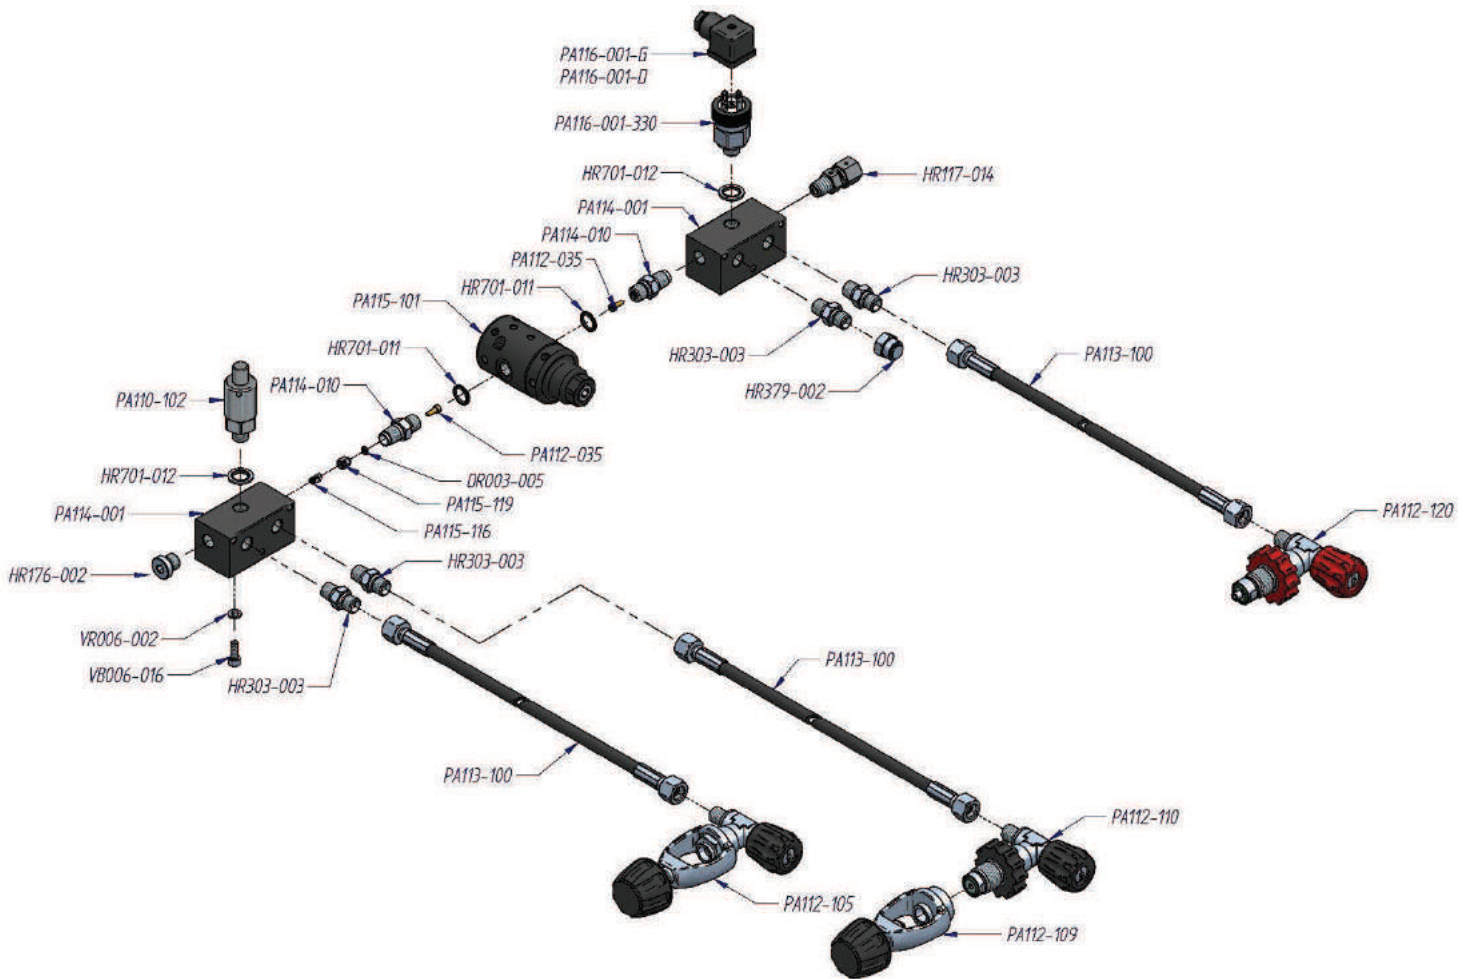

CODE	DESCRIPTION	CODE	DESCRIPTION	CODE	DESCRIPTION
HR117-014	Pipe fitting	PA112-035	Filter	PA115-101	Reductor high pressure
HR176-002	Closing plug	PA112-105	Fitting valve INT 200	PA115-116	Spring no return valve
HR303-003	Connection	PA112-109	Adapter DIN 200 / INT-CGA 200 Bar - YOKE	PA115-119	Piston no return valve
HR338-002	Pipe fitting "L"	PA112-105	Fitting valve INT 200	PA116-001-330	Pressure swich 225 bar
HR379-002	Closing plug	PA112-110	Fitting valve DIN 200	PA116-001-D	Connector with cable for Diesel
HR701-011	Washer	PA112-120	Fitting valve DIN 300	PA116-001-G	Connector with cable for Gasoline
HR701-012	Washer	PA113-100	Fitting hose	VB006-016	Screw
OR003-005	O-ring	PA114-001	Distridutor 2 exit		
PA110-102	Safety valve PN 200 bar	PA114-010	Connection