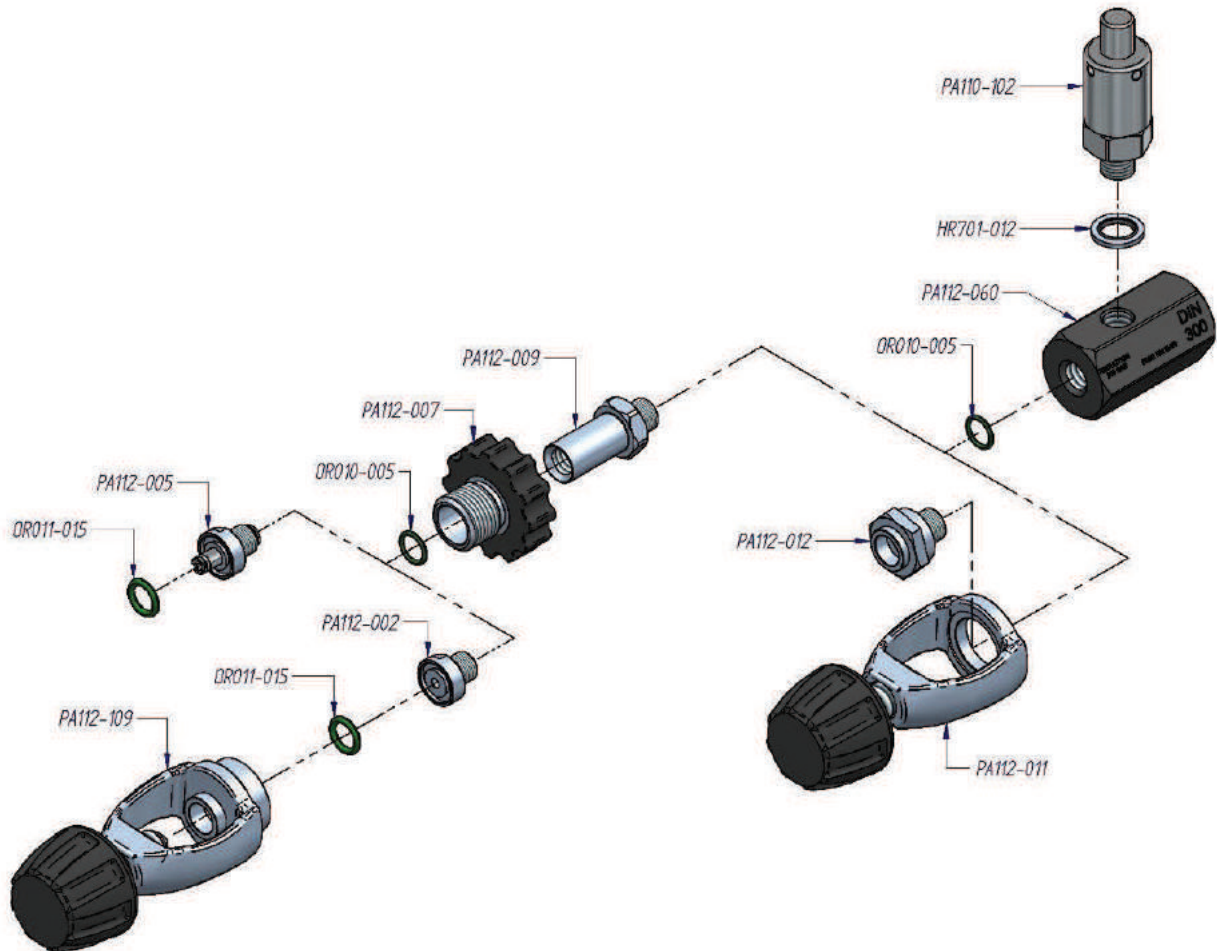

CODE	DESCRIPTION	CODE	DESCRIPTION	CODE	DESCRIPTION
HR701-012	Washer	PA112-005	Fitting connection 200 BAR flow stop	PA112-060	Reduction Body
OR010-005	O-ring	PA112-007	Knob DIN 200 black	PA112-109	International connection INT-CGA
OR011-015	O-ring	PA112-009	Knob guide DIN 200		
PA110-102	Safety valve PN 200 Bar	PA112-011	International connection INT-CGA		
PA112-002	Fitting connection 200 BAR	PA112-012	Bracket blocks INT-CGA