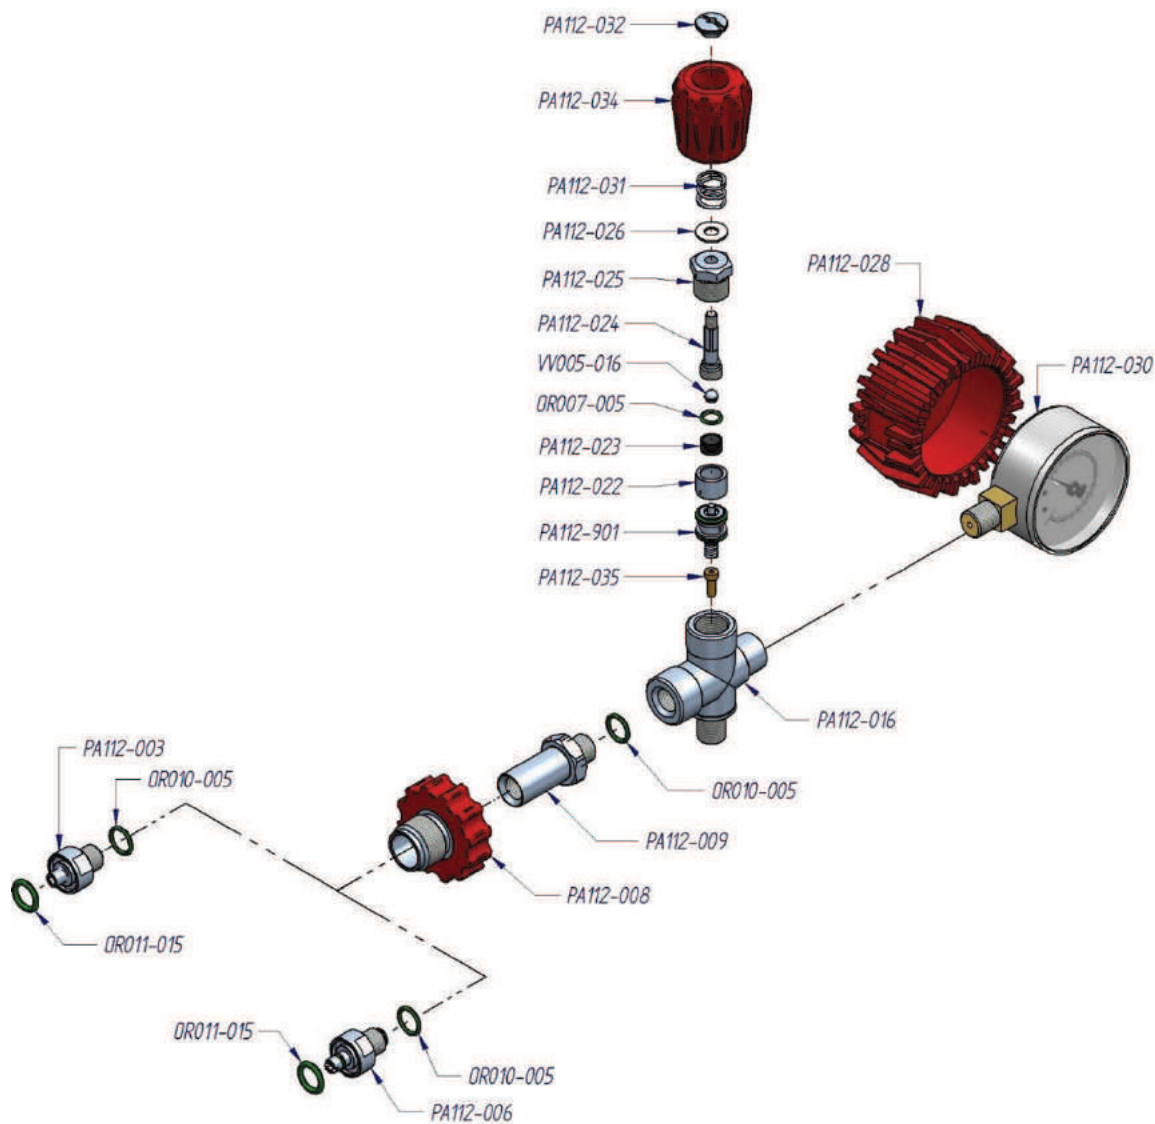

CODE	DESCRIPTION	CODE	DESCRIPTION	CODE	DESCRIPTION
OR007-005	O-ring	PA112-016	Body valve	PA112-030	Pressure gauge 300 BAR
OR010-005	O-ring	PA112-022	Cylindrical guide	PA112-031	Spring
OR011-015	O-ring	PA112-023	Piston valve insert	PA112-032	Nut
PA112-003	Fitting connection 300 BAR	PA112-024	Valve shaft	PA112-034	Rubber knob red 300 bar
PA112-006	Fitting connection 300 BAR flow stop	PA112-025	Closure nut	PA112-035	Filter
PA112-008	Knob DIN 300 red	PA112-026	Washer	PA112-901	Kit pressure valve
PA112-009	Knob guide DIN	PA112-028	Protection rubber red 300 BAR	VV005-015	Sphere