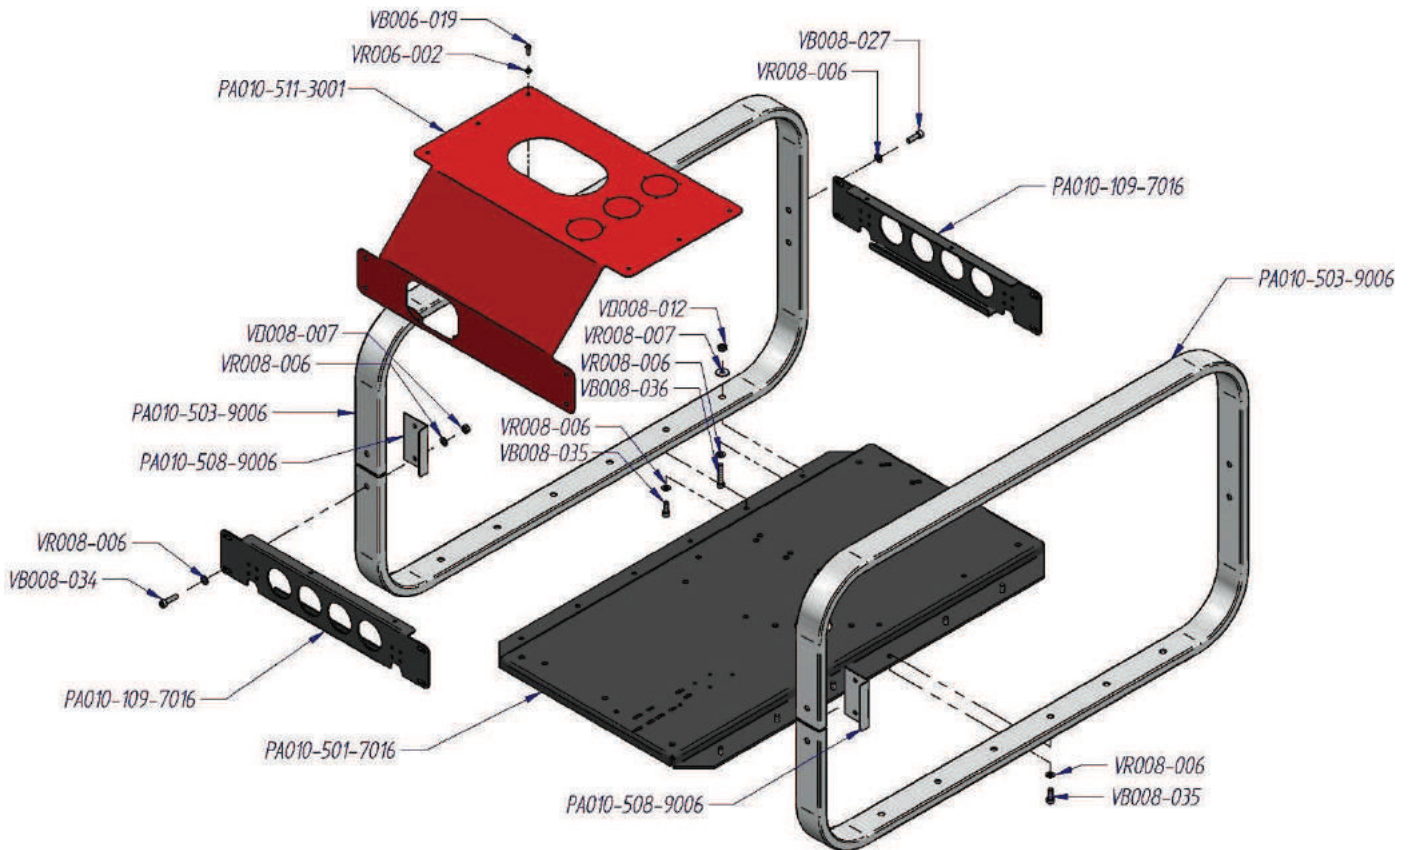

CODE	DESCRIPTION	CODE	DESCRIPTION	CODE	DESCRIPTION
PA010-109-7016	Frame	VB006-019	Screw	VR006-002	Washer
PA010-501-7016	Frame	VB008-027	Screw	VR008-006	Washer
PA010-503-9006	Frame	VB008-034	Screw		
PA010-508-9006	Frame	VB008-035	Screw		
PA010-511-3001	Frame	VD008-007	Nut