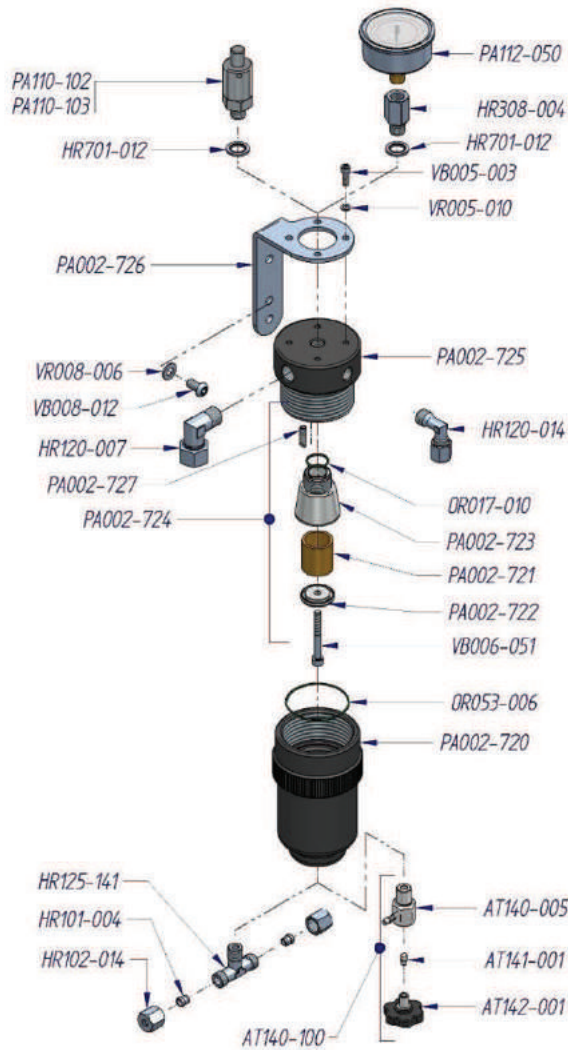

CODE	DESCRIPTION	CODE	DESCRIPTION	CODE	DESCRIPTION
AT140-005	Body drain valve complete	OR017-010	O-ring	PA110-103	Safety valve PN 300 bar
AT140-100	Condensate drain valve complete	OR053-006	O-ring	PA112-050	Manometer
AT141-001	Rilsan nut	PA002-720	Body filter separator	VB005-003	Screw
AT142-001	Black screw of discharge	PA002-721	Sintered filter	VB006-051	Screw
HR101-004	Oqive	PA002-722	Flange	VB008-012	Screw
HR102-014	Nut filling pipe	PA002-723	Flange	VR005-010	Washer
HR120-007	Pipe fitting "L"	PA002-724	Complete filter separator cartridge	VR008-006	Washer
HR120-014	Pipe fitting "L"	PA002-725	Head filter separator		
HR125-141	Body pipe fitting "T"	PA002-726	Support filter separator		
HR308-004	Connection	PA002-727	Tube separator		
HR701-012	Washer gasket	PA110-102	Safety valve PN 200 bar