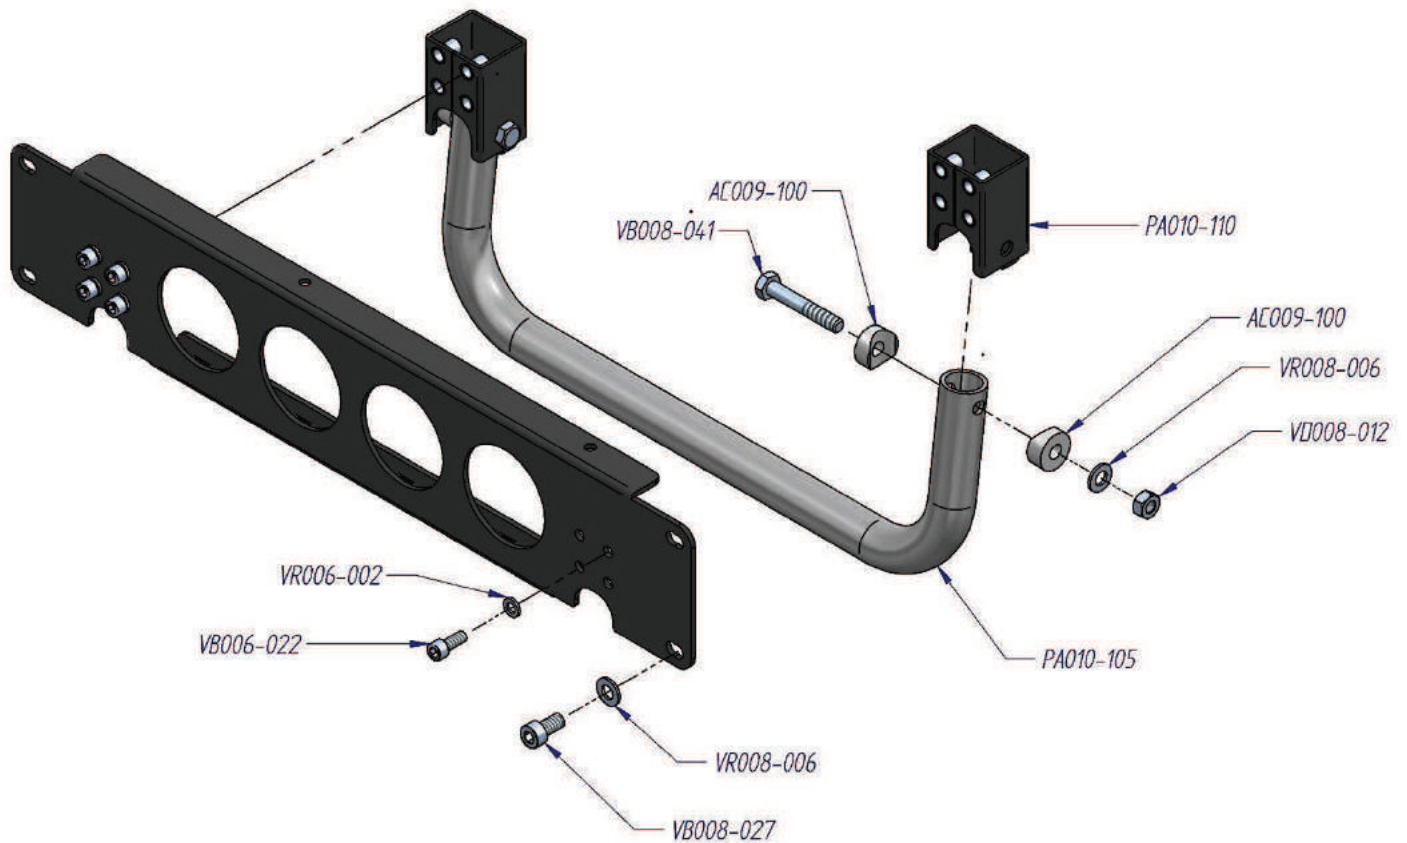

CODE	DESCRIPTION	CODE	DESCRIPTION	CODE	DESCRIPTION
AC009-100	Flange	VB008-027	Screw	VR008-006	Washer
PA010-105	Handle	VB008-041	Screw		
PA010-110	Support	VD008-012	Nut		
VB006-022	Screw	VR006-002	Washer