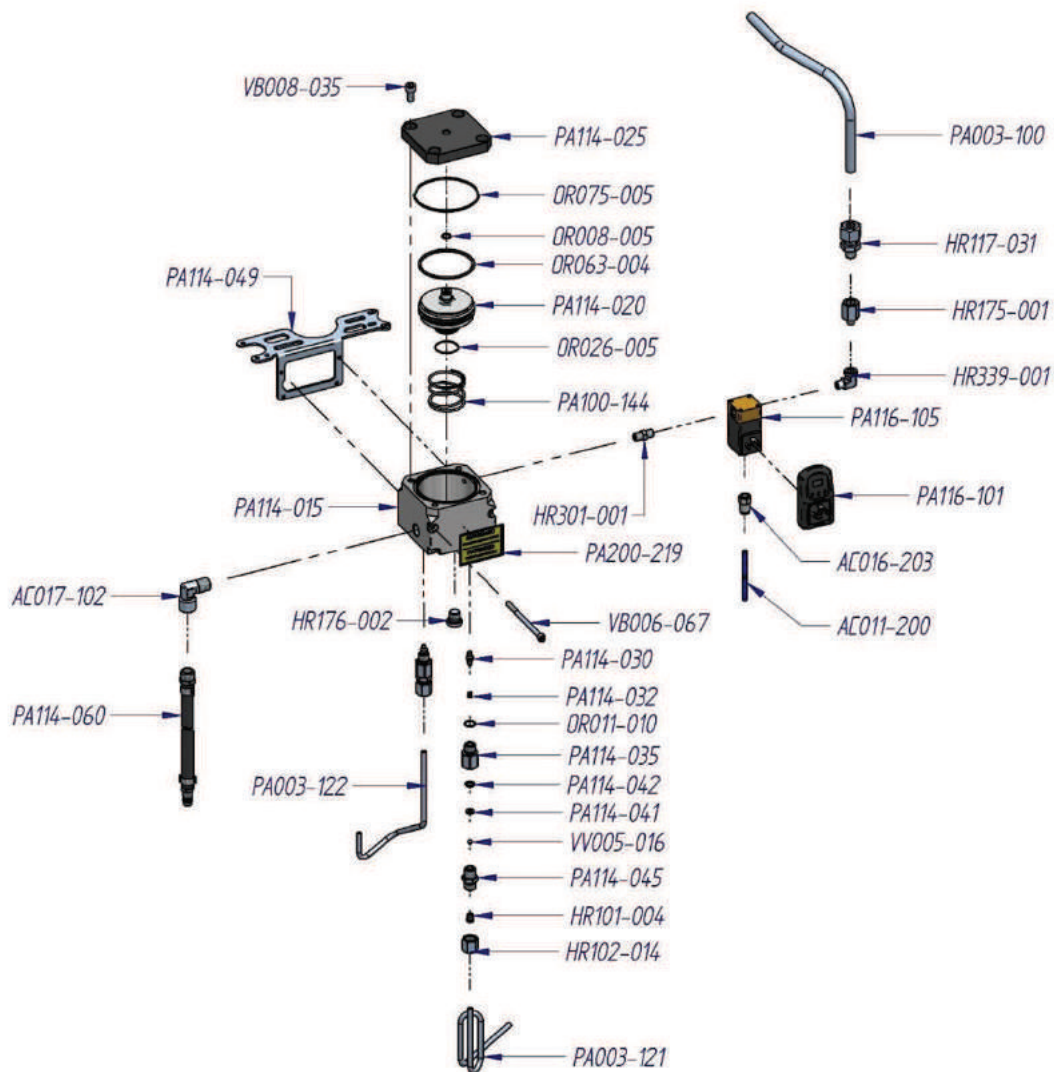

CODE	DESCRIPTION	CODE	DESCRIPTION	CODE	DESCRIPTION
AC011-200	Rilsan tube	OR011-010	O-ring	PA114-030	Piston
AC016-203	Connection	OR026-005	O-ring	PA114-032	Spring
AC017-102	Pipe fitting "L"	OR063-004	O-ring	PA114-035	Drain valve connection
HR101-004	Ogive	OR075-005	O-ring	PA114-041	Sealing Ring
HR102-014	Nut fitting pipe	PA003-100	Tube	PA114-042	Reducer
HR117-031	Pipe fitting	PA003-121	Tube	PA114-045	Connection INOX
HR175-001	Connection	PA003-122	Tube	PA114-049	Support condensate drain
HR176-002	Closure plug	PA110-010	Spring	PA114-060	Hose with fittings for collecting vessel
HR301-001	Nipple	PA114-015	Drain valve body	PA116-101	Timer
HR339-001	Connection "L"	PA114-020	Drain valve piston	PA116-105	Solenoid valve 12 Volt DC
OR008-005	O-ring	PA114-025	Top flange	VV005-016	Sphere