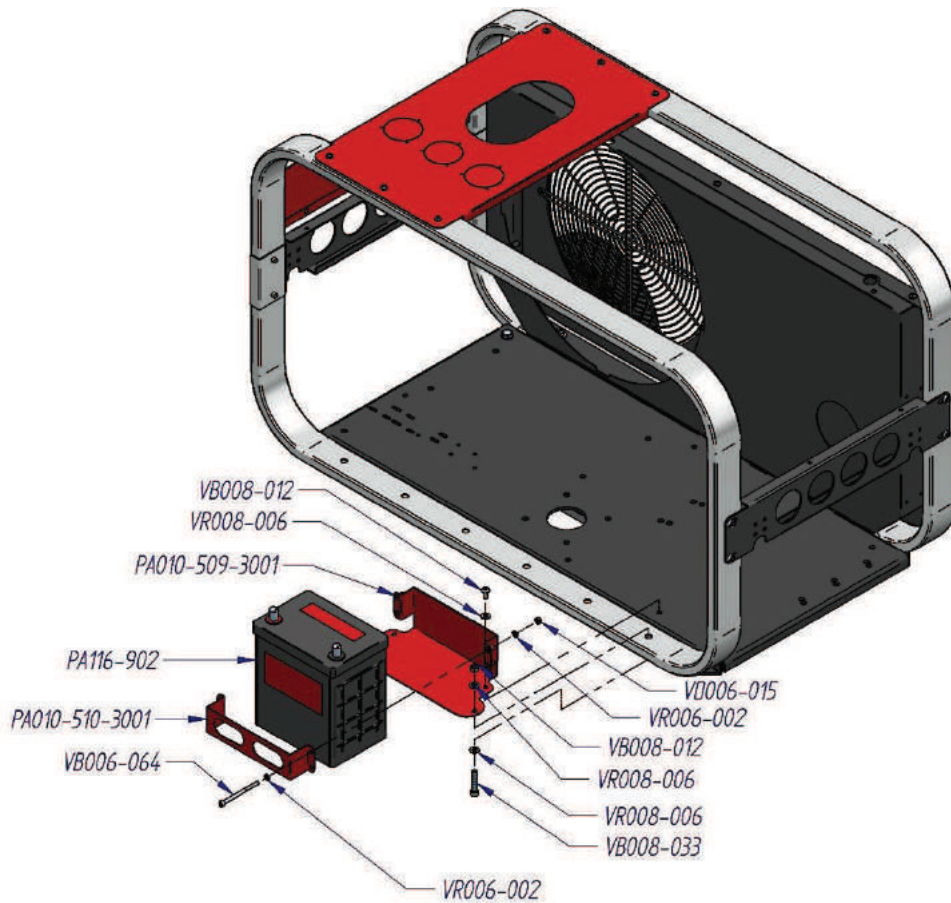

CODE	DESCRIPTION	CODE	DESCRIPTION	CODE	DESCRIPTION
PA010-509-3001	Frame	VB006-015	Screw	VD006-015	Nut
PA010-510-3001	Frame	VB006-064	Screw	VR006-002	Washer
PA116-902	Frame	VB008-012	Screw	VR008-006	Washer
PA010-152	Frame	VB008-033	Screw	VR008-012	Washer