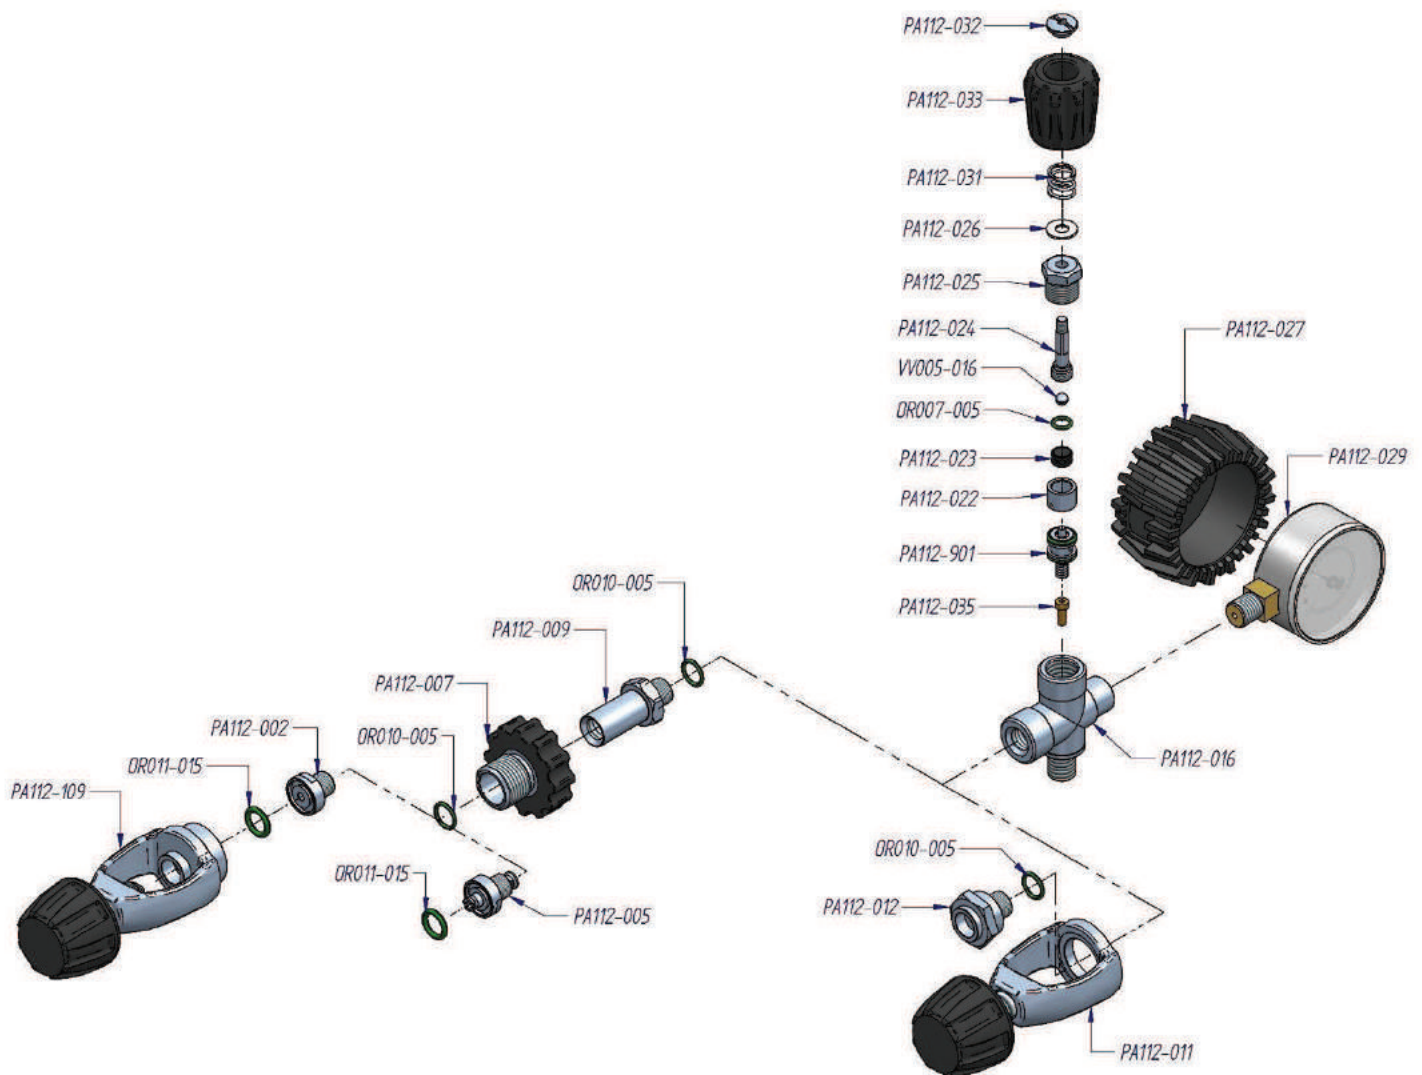

CODE	DESCRIPTION	CODE	DESCRIPTION	CODE	DESCRIPTION
OR007-005	O-ring	PA112-016	Body valve	PA112-032	Nut
OR010-005	O-ring	PA112-022	Cylindrical guide	PA112-033	Rubber knob black 200 bar
OR011-015	O-ring	PA112-023	Piston valve insert	PA112-035	Filter
PA112-002	Fitting connection 200 BAR	PA112-024	Valve shaft	PA112-109	International connection INT-CGA
PA112-005	Fitting connection 200 BAR flow stop	PA112-025	Closure nut	PA112-901	Kit pressure valve
PA112-007	Knob DIN 200 black	PA112-026	Washer	VV005-015	Sphere
PA112-009	Knob guide DIN 200	PA112-027	Protection rubber black 200 BAR		
PA112-011	International connection INT-CGA	PA112-029	Pressure gauge 200 BAR		
PA112-012	Bracket blocks INT-CGA	PA112-031	Spring