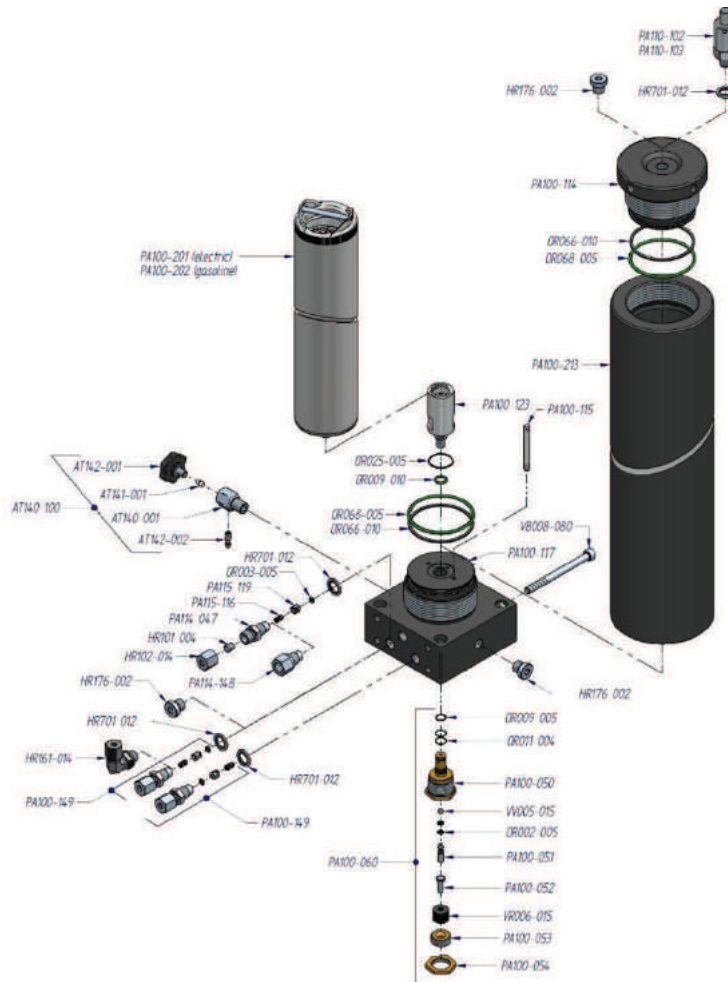

CODE	DESCRIPTION	CODE	DESCRIPTION	CODE	DESCRIPTION
AT140-001	Drain valve housing	OR025-005	O-ring	PA100-123	Extension filter
AT140-100	Condensate drain valve complete	OR066-010	O-ring	PA100-149	Pipe fitting whit not return valve
AT141-001	Rilsan nut	OR068-005	O-ring	PA110-102	Safety valve PN 200 bar
AT142-001	Black screw of discharge	PA100-050	Maintaining valve insert	PA110-103	Safety valve PN 300 bar
AT142-002	Drain out	PA100-051	Piston maintaining valve	PA114-047	Connection
HR101-004	Ogive	PA100-052	Spring guide	PA114-148	Connection
HR102-014	Nut fitting pipe	PA100-053	Closure plug	PA115-116	Spring no return valve
HR161-014	Pipe fitting "L"	PA100-054	Nut	PA115-119	Piston no return valve
HR176-002	Closure plug	PA100-060	Maintaining valve complete	VB008-080	Screw
HR701-012	Washer	PA100-201	Filter cartridge - electric	VR006-015	Washer spring
OR002-005	O-ring	PA100-202	Filter cartridge - gasoline	VV005-015	Sphere
OR003-005	O-ring	PA100-213	Filter housing		
OR009-005	O-ring	PA100-114	Head filter housing		
OR009-010	O-ring	PA100-115	Nozzle		
OR011-004	O-ring	PA100-117	Base filter