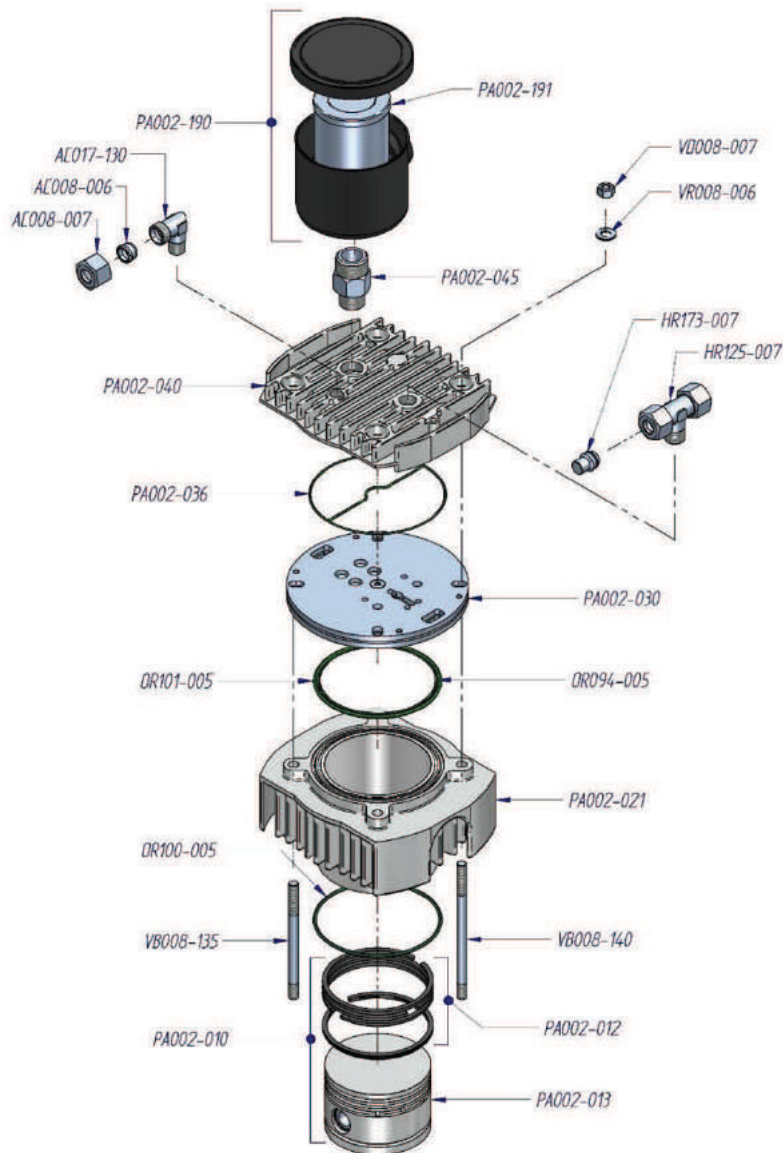

CODE	DESCRIPTION	CODE	DESCRIPTION	CODE	DESCRIPTION
PA001-006	Shaft	PA001-025	Roller bearing	VD008-010	Nut
PA001-011	Counterbalance	PA001-030	Roller bearing	VR030-005	Washer
PA001-015	Connecting rod with oil thrower pin	PA001-035	Roller bearing	VV025-005	Safety ring
PA001-020	Connecting rod	VB008-030	Screw	VV030-005	Safety ring

CODE	DESCRIPTION	CODE	DESCRIPTION	CODE	DESCRIPTION
AC006-105	Ball valve	PA001-096	Support cooling tube	PA003-010	Tube oil pump
AC008-006	Ogive for tube 12mm	PA001-105	Magnetic plug	PA116-800	Oil alert
AC008-007	Nut for tube 12 mm	PA001-110	Visual oil level plug	VB004-020	Screw
AC014-010	Closure plug	PA001-125	Support cooling tube	VB004-046	Screw
HR117-014	Pipe fitting	PA001-126	Support cooling tube	VB006-013	Screw
HR120-014	Pipe fitting "L"	PA001-135	Oil pump	VB006-046	Screw
HR173-001	Closure connection tube	PA001-136	Closure flange	VB010-010	Screw
HR176-002	Closure plug	PA001-140	Oil filter holder chamber	VD004-010	Nut
HR176-006	Closure plug	PA001-145	Oil filter	VD010-015	Nut
HR701-012	Washer gasket	PA001-150	Closure oil filter chamber	VR010-005	Washer
OR022-010	O-ring	PA001-200	Oil fitting pipe		
OR022-015	O-ring	PA001-201	Plug		
OR034-005	O-ring	PA001-208	Oil separator		
PA001-085	Support compressor	PA001-210	Tube		
PA001-095	Support cooling tube	PA003-005	Tube oil pump		

CODE	DESCRIPTION	CODE	DESCRIPTION	CODE	DESCRIPTION
AC008-006	Oqive	PA002-010	Complete piston	PA002-190	Complete intake filter
AC008-007	Nut	PA002-012	Set Piston rings	PA002-191	Intake filter cartridge
AC017-130	Pipe fitting "L"	PA002-013	Piston	VB008-135	Screw
HR125-007	Pipe fitting "T"	PA002-021	Cylinder 1 st stage	VB008-140	Screw
HR173-007	Closure connection	PA002-030	Plate valve 1 st stage	VD008-007	Nut
OR094-005	O-ring	PA002-036	O-ring	VR008-006	Washer
OR100-005	O-ring	PA002-040	Head 1 st stage		
OR101-005	O-ring	PA002-045	Connection		