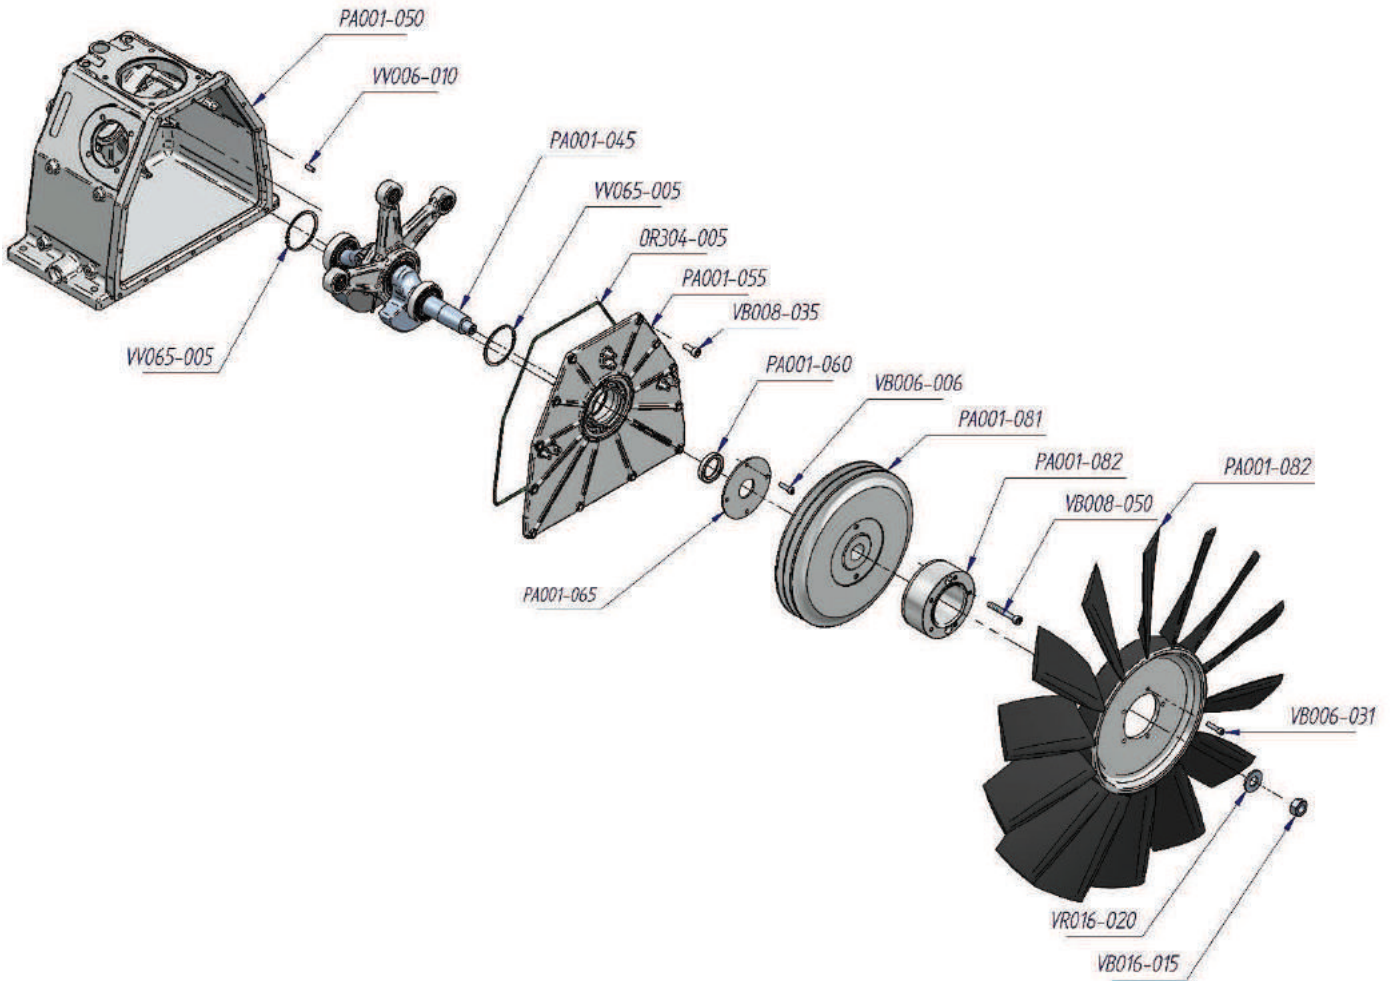

CODE	DESCRIPTION	CODE	DESCRIPTION	CODE	DESCRIPTION
PA001-006	Shaft	PA001-025	Roller bearing	VD008-010	Nut
PA001-011	Counterbalance	PA001-030	Roller bearing	VR030-005	Washer
PA001-015	Connecting rod with oil thrower pin	PA001-035	Roller bearing	VV025-005	Safety ring
PA001-020	Connecting rod	VB008-030	Screw	VV030-005	Safety ring

CODE	DESCRIPTION	CODE	DESCRIPTION	CODE	DESCRIPTION
OR304-005	O-ring	PA001-065	Oil seal flange	VB008-035	Screw
PA001-045	Shaft complete of connecting rod	PA001-070	Metal protection	VD016-015	Nut
PA001-050	Compressor crankcase	PA001-080	Pulley-fan compressor	VR016-020	Washer
PA001-055	Closing crankcase flange	VB004-020	Screw	VV006-010	Pin
PA001-060	Oil seal	VB006-006	Screw	VV065-005	Safety ring

CODE	DESCRIPTION	CODE	DESCRIPTION	CODE	DESCRIPTION
AC008-006	Oqive	PA002-010	Complete piston	PA002-190	Complete intake filter
AC008-007	Nut	PA002-012	Set Piston rings	PA002-191	Intake filter cartridge
AC017-130	Pipe fitting "L"	PA002-013	Piston	VB008-135	Screw
HR125-007	Pipe fitting "T"	PA002-021	Cylinder 1 st stage	VB008-140	Screw
HR173-007	Closure connection	PA002-030	Plate valve 1 st stage	VD008-007	Nut
OR094-005	O-ring	PA002-036	O-ring	VR008-006	Washer
OR100-005	O-ring	PA002-040	Head 1 st stage		
OR101-005	O-ring	PA002-045	Connection		