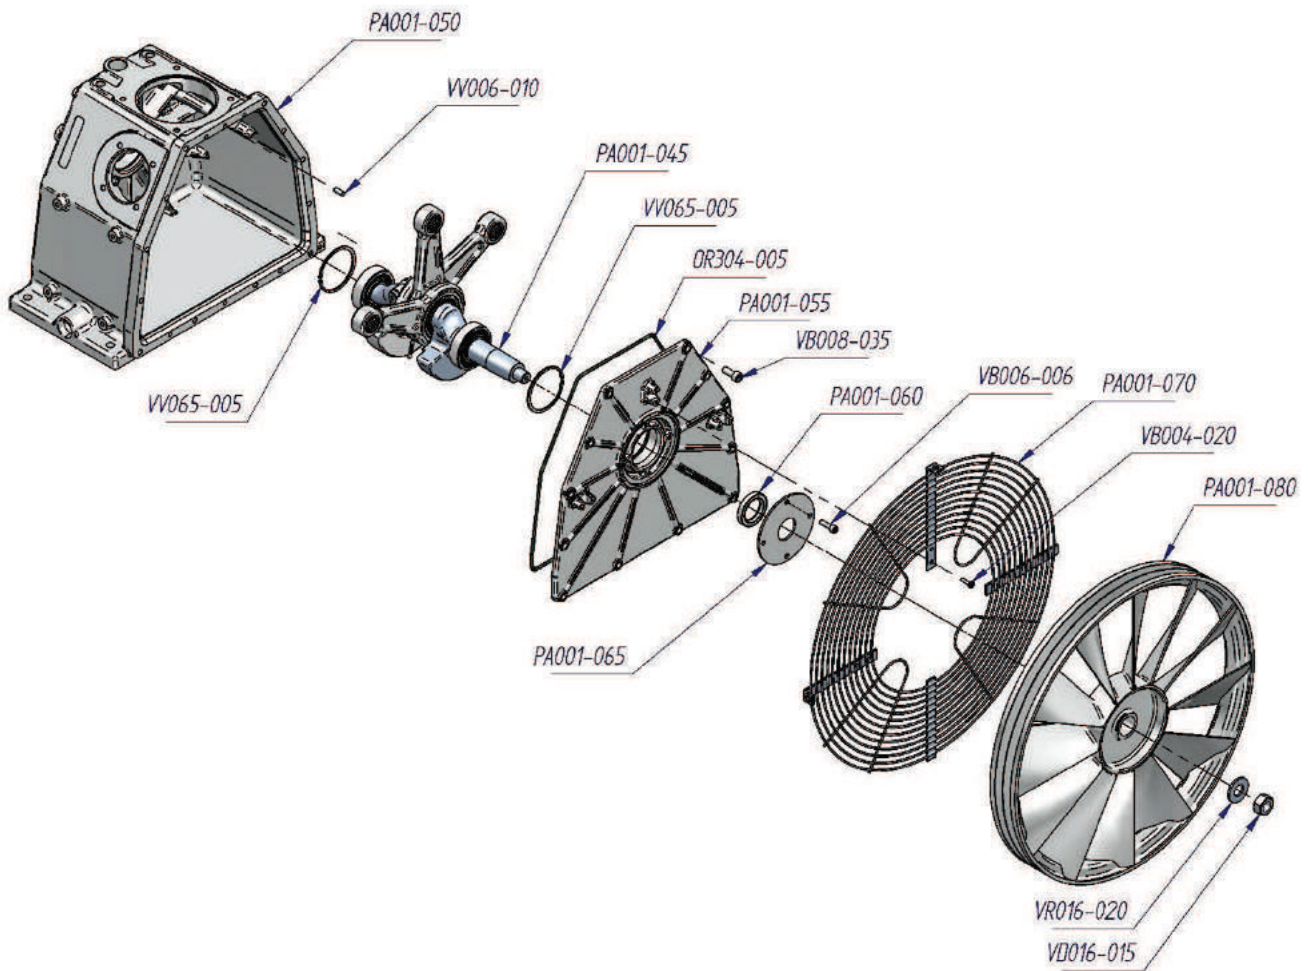

CODE	DESCRIPTION	CODE	DESCRIPTION	CODE	DESCRIPTION
PA001-006	Shaft	PA001-025	Roller bearing	VD008-010	Nut
PA001-011	Counterbalance	PA001-030	Roller bearing	VR030-005	Washer
PA001-015	Connecting rod with oil thrower pin	PA001-035	Roller bearing	VV025-005	Safety ring
PA001-020	Connecting rod	VB008-030	Screw	VV030-005	Safety ring

CODE	DESCRIPTION	CODE	DESCRIPTION	CODE	DESCRIPTION
OR304-005	O-ring	PA001-065	Oil seal flange	VB008-035	Screw
PA001-045	Shaft complete of connecting rod	PA001-070	Metal protection	VD016-015	Nut
PA001-050	Compressor crankcase	PA001-080	Pulley-fan compressor	VR016-020	Washer
PA001-055	Closing crankcase flange	VB004-020	Screw	VV006-010	Pin
PA001-060	Oil seal	VB006-006	Screw	VV065-005	Safety ring