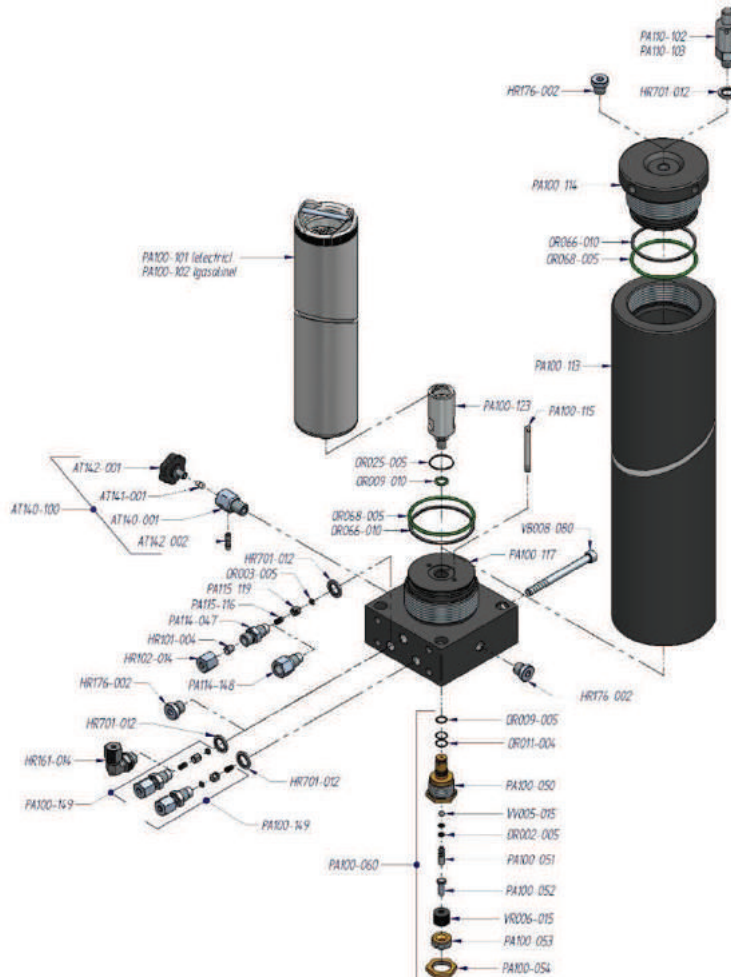

CODE	DESCRIPTION	CODE	DESCRIPTION	CODE	DESCRIPTION
AT140-001	Drain valve housing	OR025-005	O-ring	PA100-123	Extension filter
AT140-100	Condensate drain valve complete	OR066-010	O-ring	PA100-149	Pipe fitting whit not return valve
AT141-001	Rilsan nut	OR068-005	O-ring	PA110-102	Safety valve PN 200 bar
AT142-001	Black screw of discharge	PA100-050	Maintaining valve insert	PA110-103	Safety valve PN 300 bar
AT142-002	Drain out	PA100-051	Piston maintaining valve	PA114-047	Connection
HR101-004	Ogive	PA100-052	Spring guide	PA114-148	Connection
HR102-014	Nut fitting pipe	PA100-053	Closure plug	PA115-116	Spring no return valve
HR161-014	Pipe fitting "L"	PA100-054	Nut	PA115-119	Piston no return valve
HR176-002	Closure plug	PA100-060	Maintaining valve complete	VB008-080	Screw
HR701-012	Washer	PA100-101	Filter cartridge - electric	VR006-015	Washer spring
OR002-005	O-ring	PA100-102	Filter cartridge - gasoline	VV005-015	Sphere
OR003-005	O-ring	PA100-113	Filter housing		
OR009-005	O-ring	PA100-114	Head filter housing		
OR009-010	O-ring	PA100-115	Nozzle		
OR011-004	O-ring	PA100-117	Base filter